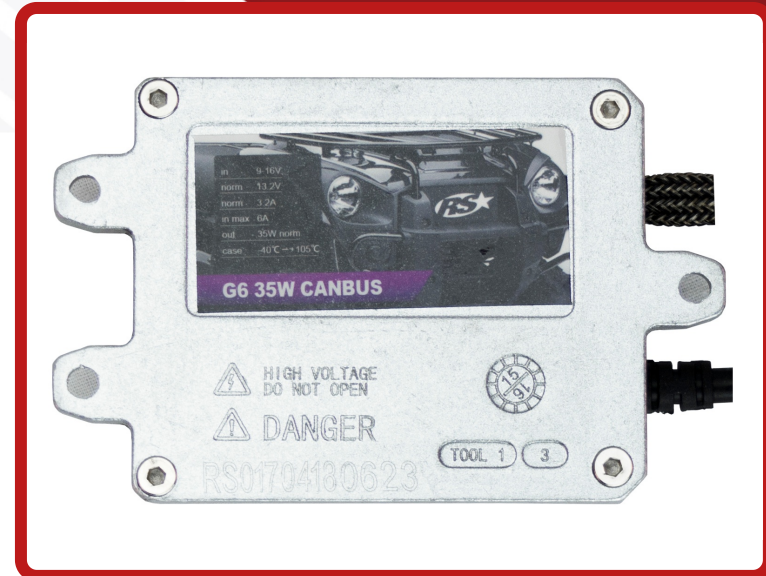

Product Information

Race Sport Lighting has done it again. 100% Plug-&-Play on most vehicles, no additional interface harnesses on single beam setups. You asked and we have built it, designed to meet the needs of today's most complicated vehicles, Race Sport Lighting brings you their Generation 6 CANBUS ballasts.

Features

- Direct Canbus communication
- No radio interference
- Built in error light eliminator
- Heavy duty cables with braided sleeves
- Lifetime Warranty
- Plug-&-Play interfacing on single beam for Mopar and others

Specifications

- 9-16v
- 2.7A
- 35W

<u>Part Type ID</u>	15962	<u>Est. Labor</u>	
<u>Gross Weight</u>	1.250	<u>Width</u>	3.500
<u>Net Weight</u>	3.200	<u>Height</u>	1.750
<u>DIM Weight</u>	0.430	<u>Depth</u>	9.750

Prop 65 WARNING: This product can expose you to chemicals, which are known to the State of California to cause cancer and birth defects or other reproductive harm. For more information go to www.P65Warnings.ca.gov.