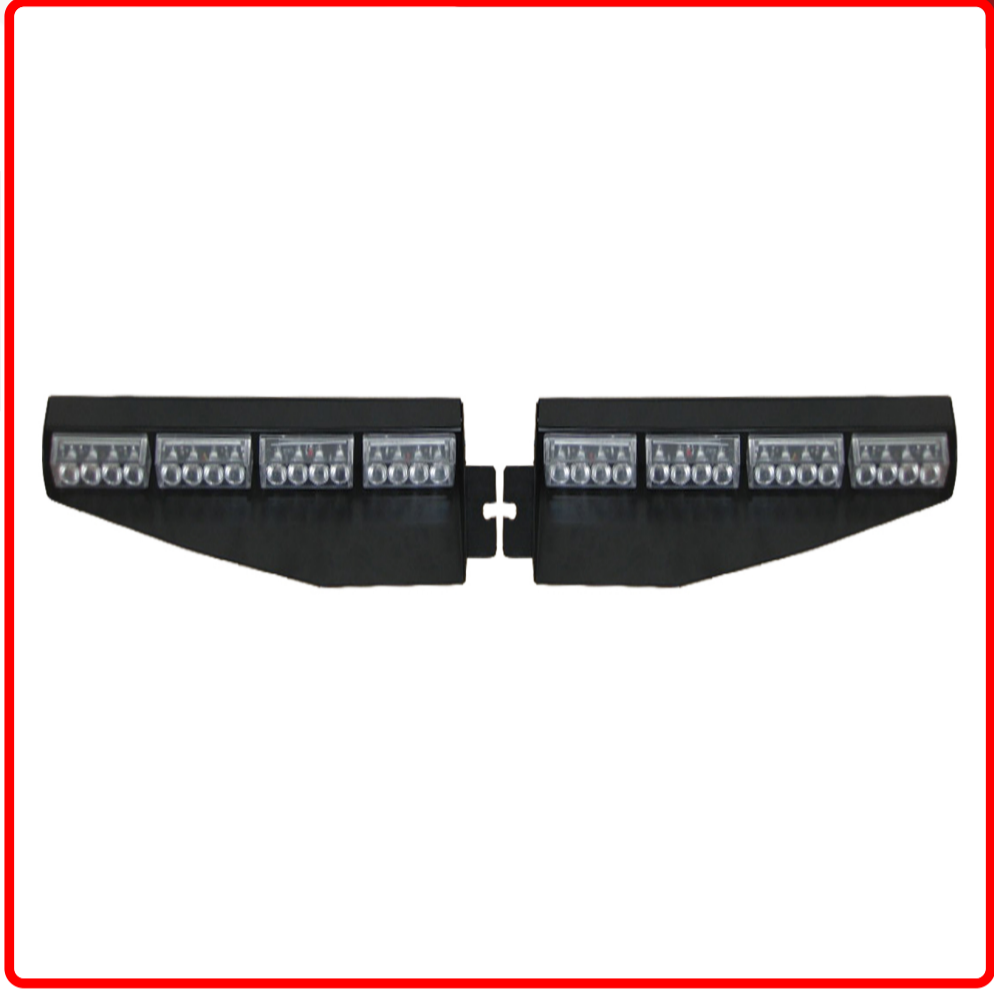

SKU # RSL648B

Part # 1005231

Description

8-LED Head Visor LED Strobe Bar Kit with 15-Patterns and Control Box - Mounts on front or back - Amber

Categories Commercial

Sub-Categories LED Upper Windshield Visor Bar

UPC 814843029308

Unit of Measure PR

Related Skus:

Cross Sell Skus:

Condition

New

Manufacturer

Race Sport Lighting

Product Information

8-LED Head Visor LED Strobe Bar Kit with 15-Patterns and Control Box - Mounts on front or back - Amber

Part Type ID	17809	Est. Labor	Hours
Gross Weight	4.00	Width	6.00
Net Weight	4.00	Height	2.50
DIM Weight	2.35	Depth	21.75