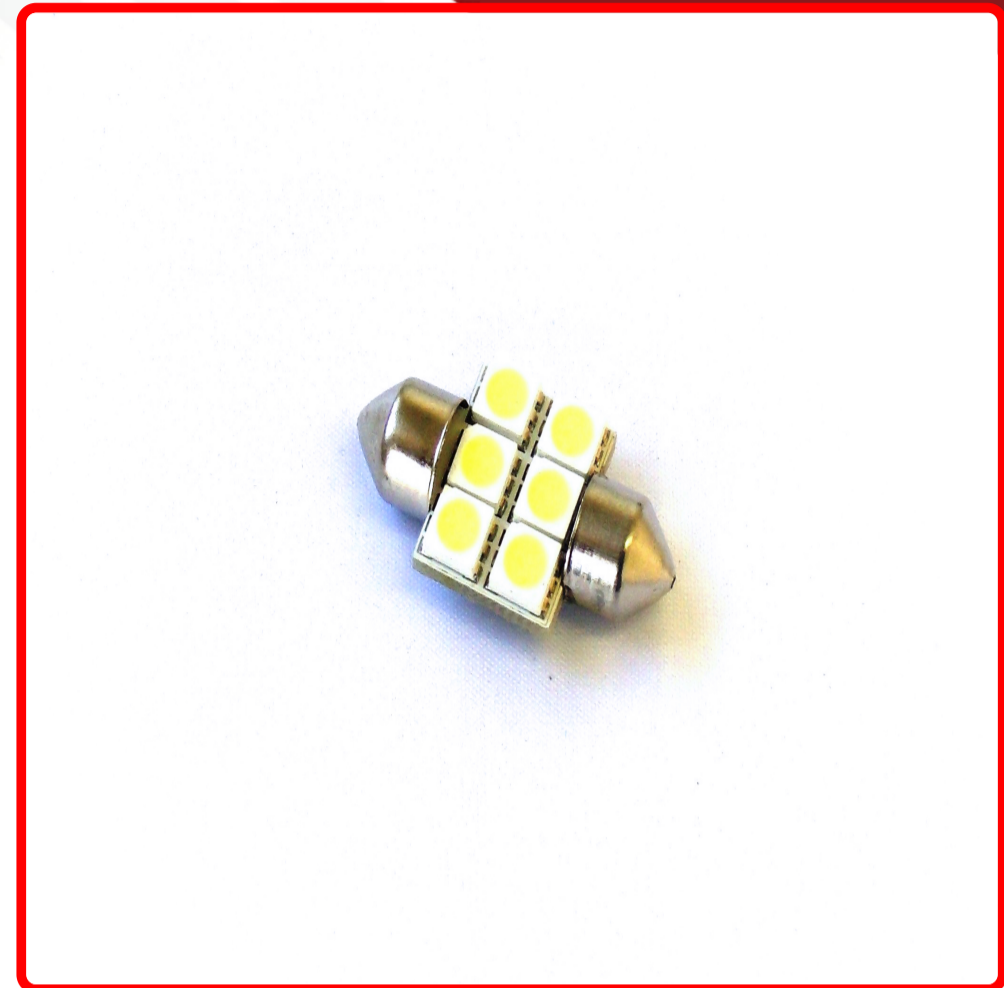

Prop 65 WARNING: This product can expose you to chemicals, which are known to the State of California to cause cancer and birth defects or other reproductive harm. For more information go to www.P65Warnings.ca.gov

www.racesportinc.com