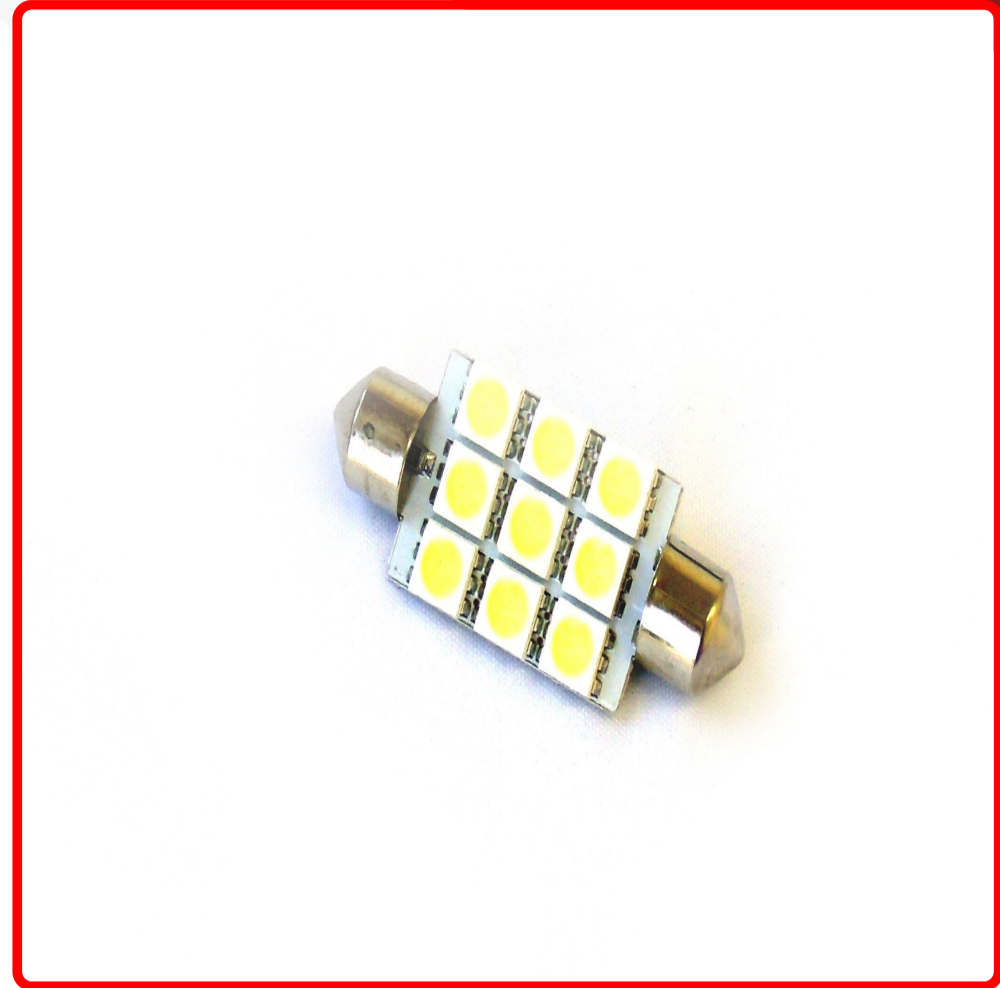

Lumens

Beam Pattern

Product Information

Step it up and replace your stock bulbs with our professional grade 5050 LED replacement bulbs for brighter, crisper illumination Race Sport Lighting's LED Replacement Bulbs are available in a variety of bases and colors for virtually any application, and are the perfect solution to upgrade your interior or exterior automotive lighting • 1 Year Warranty

<u>Part Type ID</u>	2772	<u>Est. Labor</u>	
<u>Gross Weight</u>	0.20	<u>Width</u>	5.00
<u>Net Weight</u>	0.20	<u>Height</u>	3.00
<u>DIM Weight</u>	0.08	<u>Depth</u>	0.75

Prop 65 WARNING: This product can expose you to chemicals, which are known to the State of California to cause cancer and birth defects or other reproductive harm. For more information go to www.P65Warnings.ca.gov