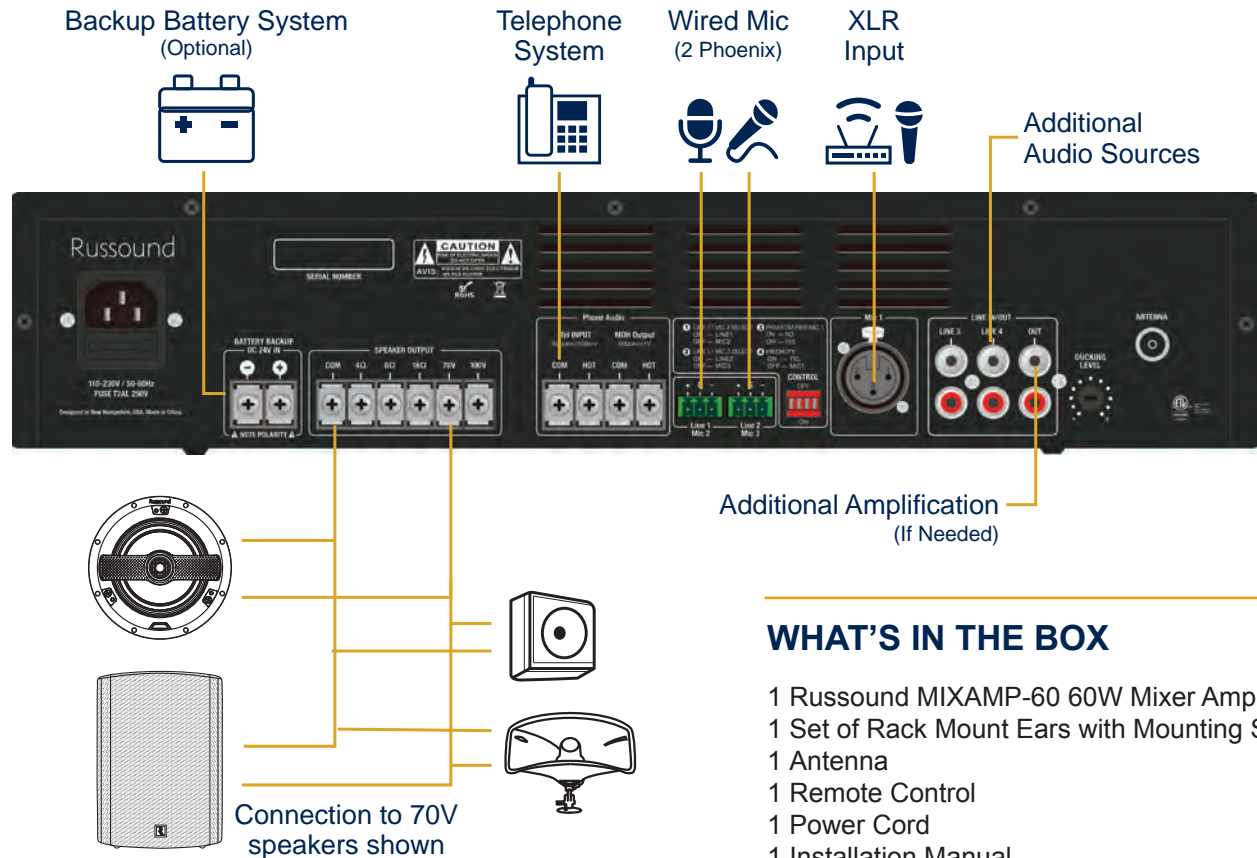

a sound relationship Russound

MIXAMP-60 CONNECTION DIAGRAM

WHAT'S IN THE BOX

- 1 Russound MIXAMP-60 60W Mixer Amplifier
- 1 Set of Rack Mount Ears with Mounting Screws
- 1 Antenna
- 1 Remote Control
- 1 Power Cord
- 1 Installation Manual

SPECIFICATIONS

Rated Power Output	60W
Speaker Output	70V/100V/4Ω/8Ω/16Ω, RCA Line Out
Connectors	Mic1: Balanced XLR with Phantom Power Inputs 2-3: Mic/Line Switchable with Unbalanced 3-Conductor Phoenix Connector Line Inputs 1-2: Stereo RCA
Frequency Response	60Hz-15kHz(±3dB)
S/N Ratio	Line 85dB, Mic ≥72dB
THD	Less than 0.5%
Protection	Short-circuit, clip, overload and high-temp protection
Power Consumption	100W
Power Supply	110-230VAC, 50-60Hz
Chassis Dimensions	17 1/8"(W) x 3 1/2"(H) x 10 1/2"(D) / (435 x 89 x 267 mm)
Weight	9.5 lbs (4.3kg)