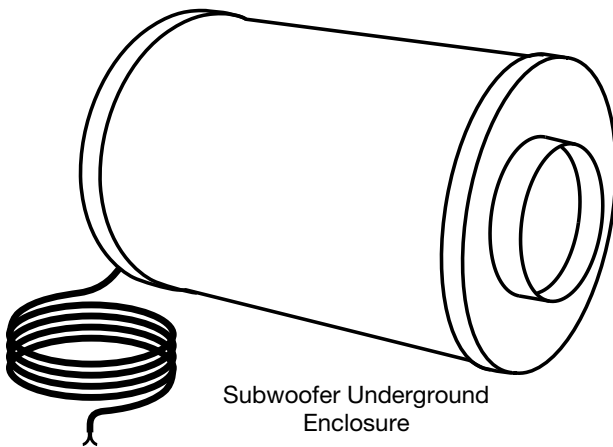

Canopy

Silicone Elbow

2 Stainless Steel Clamps

2 Waterproof Wire Nuts

Subwoofer Underground Enclosure

3' (91 cm) Weatherproof over-wrapped speaker wire

Installation Manual

Product Specifications