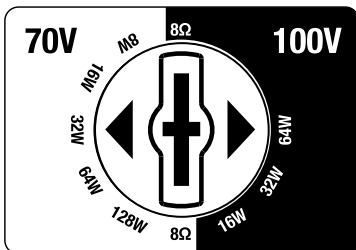

Easy Wiring Connections

Russound's landscape loudspeakers utilize high-quality 70v/100v transformers that allow these speakers to be used in high impedance audio systems with flexible system wiring options that can power the larger number of speakers needed to evenly distribute sound in an outdoor environment. Unlike a stereo sound installation in a main listening room in a home, outdoor sound typically utilizes more speakers distributed around the periphery, including subwoofers, each operating at a slightly lower volume, but due to the number of speakers, produces a higher overall system volume. This type of design prevents hotspots or distortion that might arise by using fewer speakers at louder volumes spread around a spacious outdoor area. The AW10-LSUB-BR also incorporates a transformer bypass setting so that the subwoofer can truly shine as a traditional low impedance speaker operating at 8Ω.

A convenient, rear-mounted rotary adjustment knob allows for easy tweaks of the setting with options for: