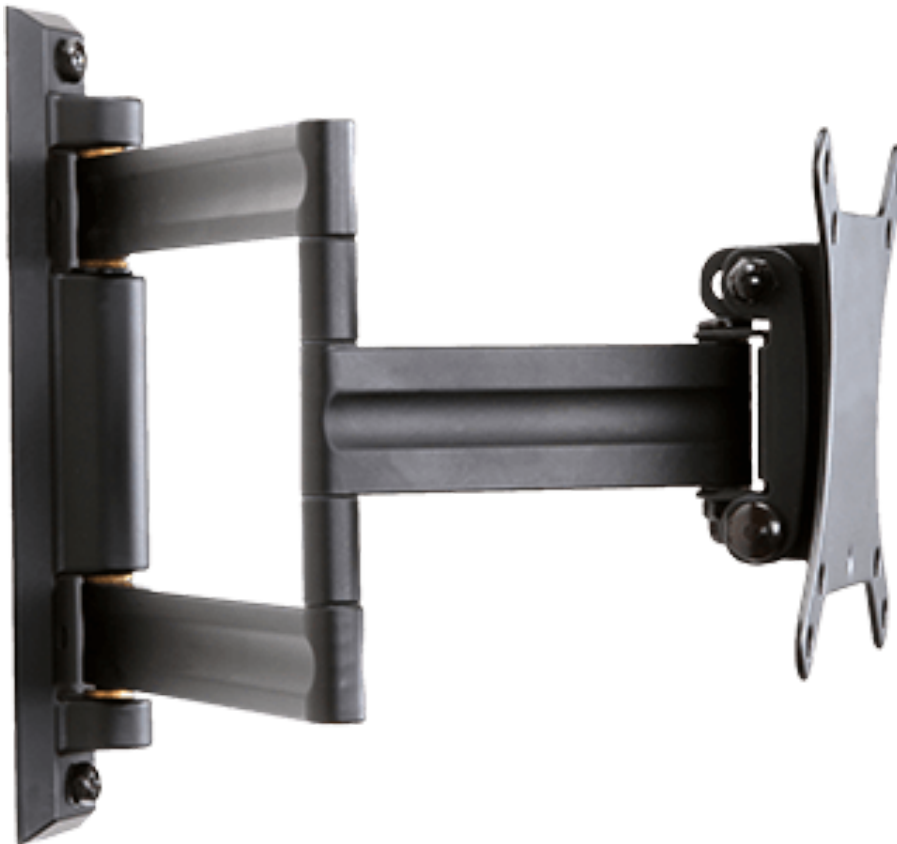

## Small Full Motion RVM-22FM35

The Rapid Video Mounts Small Full Motion Mount is a low profile wall mount for panels up to 37" and up to 35 lbs. The Small Full Motion Mount has been designed for quick, easy, and accurate installation (all necessary hardware included).

This mount allows you to have your flat panel TV either flat against the wall (1.61" low profile), tilted down for glare control or optimum viewing angle, or pulled out from the wall (12.8" extension) and angled towards a separate viewing area. With the post installation leveling feature your TV will be mounted right the first time.

Capacity: 35lbs, panels up to 37"  
Tilts: -3° to 10°  
Extends: 12.8"  
VESA Pattern: 200 x 200  
Low Profile: 1.61"