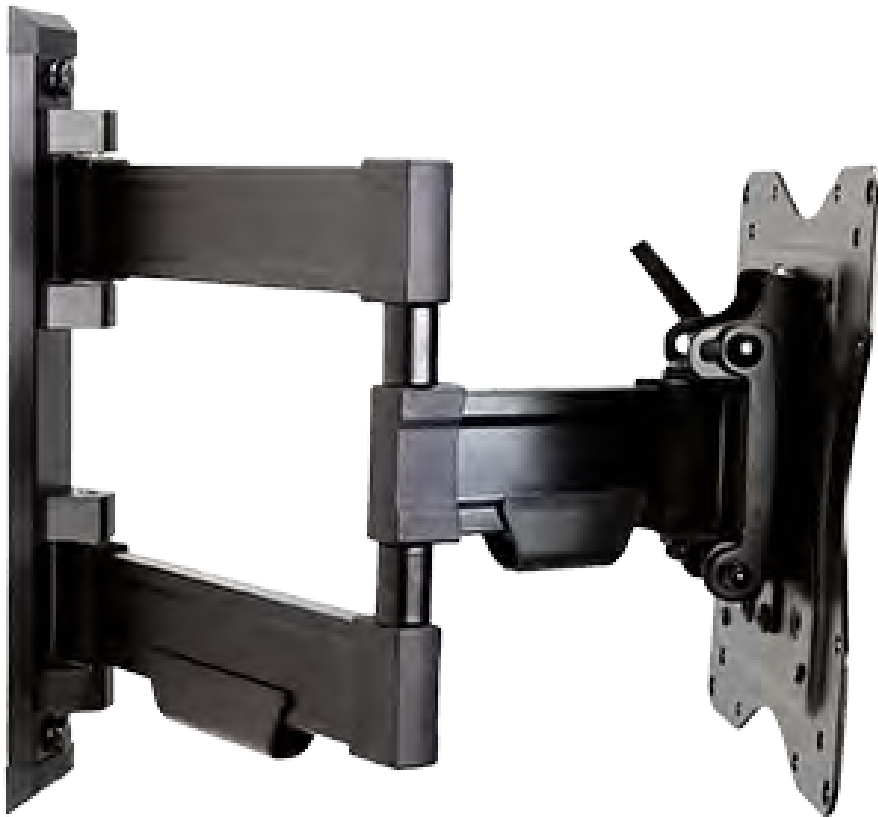

Medium Full Motion RVM-44FM60

The Rapid Video Mounts Medium Full Motion Mount is a low profile wall mount for panels up to 55" and up to 60 lbs. The Medium Full Motion Mount has been designed for quick, easy, and accurate installation (all necessary hardware included).

This mount allows you to have your flat panel TV either flat against the wall (2.65" low profile), tilted down for glare control or optimum viewing angle, or pulled out from the wall (16.2" extension) and angled towards a separate viewing area. With cable management on the arm supports and post installation leveling feature your TV will be mounted right the first time.

Capacity: 60lbs, panels 32" – 55" Tilts: -3° to 10°

Extends: 16.2"

VESA Pattern: 400 x 400

Low Profile: 2.65"