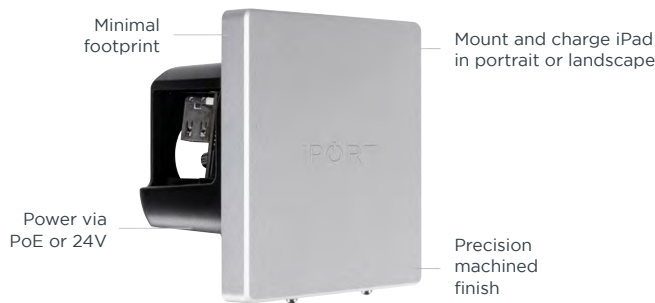

THE NEXT LEVEL OF IPAD CHARGING + MOUNTING.

I PORT LUXE is the premium wireless charging and mounting system for iPad designed for charging on table-top or on-wall. The LUXE Case is a thin, symmetrical, aluminum enclosure that protects iPad and grants you complete access to all iPad buttons, microphones, cameras and speakers.

LUXE BaseStation allows iPad to charge wirelessly and mount via embedded magnets with an adjustable mounting joint that facilitates a variety of orientations. LUXE WallStation is the smallest, most elegant iPad wall mount and made of a singular segment of aluminum.

With its minimalist design and premium finishes, I PORT LUXE blends iPad into the design of any space.

THE SYSTEM

CASE

BASESTATION

OR

WALLSTATION

SYSTEM FINISHES

CASES

BASESTATION

Specs, Dims, CADs and more.

POWER

INPUT: 5.2V 2.4A DC via USB-C
OUTPUT: 5.2V 2.4A DC via LUXE Charging Pins

71000	BLACK	\$435
71001	SILVER	\$435
71002	WHITE	\$435

WALLSTATION

Specs, Dims, CADs and more.