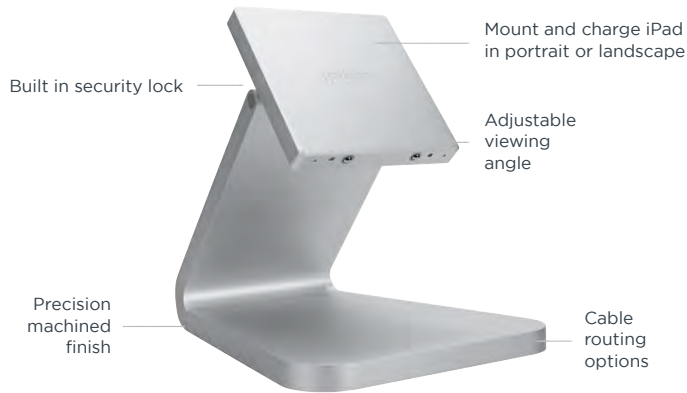

BASESTATION

Specs, Dims, CADs and more.

POWER

INPUT: 5.2V 2.4A DC via USB-C
OUTPUT: 5.2V 2.4A DC via LUXE Charging Pins

71000	BLACK	$435
71001	SILVER	$435
71002	WHITE	$435

WALLSTATION