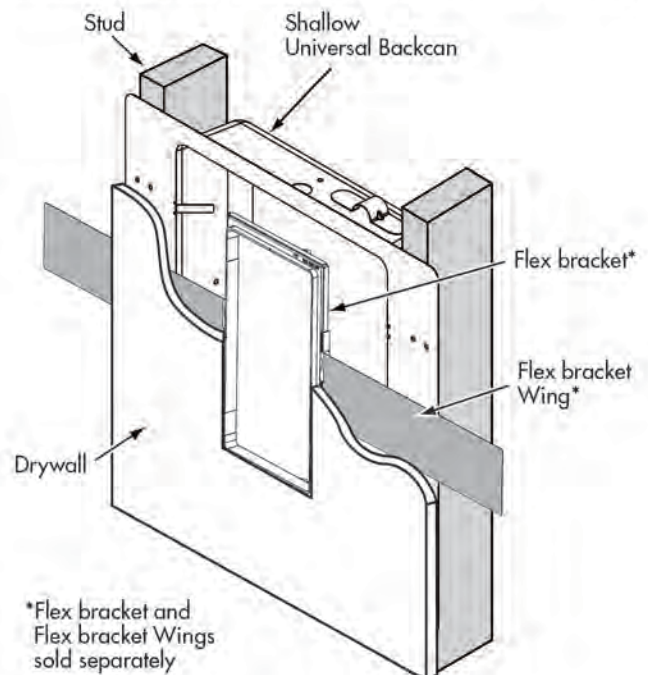

Features:

- **Two available versions: deep ($5\frac{31}{32}''$ — 152mm) and shallow ($3\frac{15}{32}''$ — 88mm).**
- **Can be used with most Sonance in-wall and in-ceiling speaker models.**
- **Approved for installation in one-hour fire-rated floor/ceiling assemblies when installed with appropriate Sonance Flex bracket and Sonance speaker or metal coverplate (all available separately).**
- **Includes ceramic fiber insulation blanket and Snap2it wire clamps.**

SONANCE
991 Calle Amanecer
San Clemente, CA 92673 USA

(949) 492-7777
FAX: (949) 361-5151
Technical Support: (949) 492-7777

www.sonance.com

TYPICAL INSTALLATION (CERAMIC FIBER INSULATION NOT SHOWN)