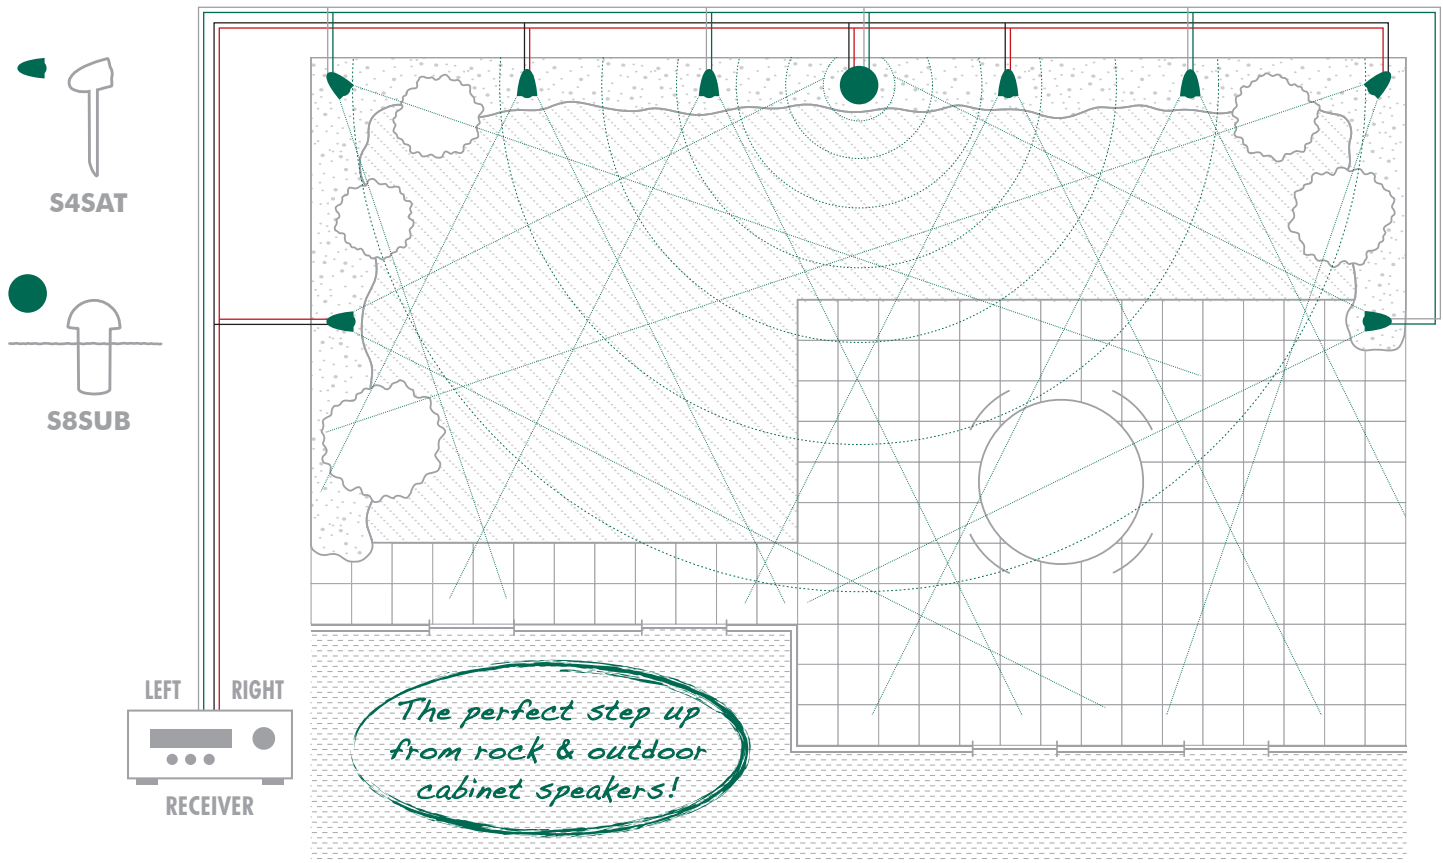

SONARRAY[®]

BY SONANCE

SONARRAY SR1 SYSTEM

- 8 Satellite Speakers + 1 In-Ground Subwoofer
- 8 Ohm impedance matched system
- Perfectly even coverage up to 2,000 square feet*

Part# 92983

*Depending on property layout

The **SONARRAY SR1 SYSTEM** raises the bar on outdoor entertainment; featuring eight 3.5" satellite speakers that are evenly distributed in an array across the perimeter of the backyard, along with an 8" dual voice coil in-ground subwoofer

SONARRAY SR1 SYSTEM SPECIFICATIONS

S4SAT (Quantity 8):	3.5" (98mm) anodized aluminum cone & Santoprene surround
S4SAT Dimensions:	6.5" L x 4.125" Dia. (165mm x 105mm)
S8SUB (Quantity 1):	8" (203mm) dual voice coil, polypropylene & Santoprene surround
S8SUB Dimensions:	22" L x 15" Dia. (559mm x 381mm)
System Impedance:	8 ohms per channel nominal
Frequency Response:	40Hz-20kHz +/- 3dB
Crossover Frequency:	100Hz
Power Handling:	50 watts minimum - 125 watts system*
Sensitivity:	85dB and 89dB Sensitivity (satellite and subwoofer respectively), 2.83V / 1 meter
Satellite Dispersion & Throw:	60° dispersion with an optimum listening area 8'-20' (2.4-6.1 meters) from the satellites
Placement Recommendations:	Satellites- 6'-8' (1.8-2.4 meters) apart along perimeter of listening area Woofer- The center of the 8 satellites
Enclosure Material:	Satellites- Non-corrosive sealed enclosures Woofer- (HDPE) non-corrosive sealed enclosure
Included Accessories:	Eight ground stakes, 24 silicone filled wire nuts
Listening Area:	Up to 2000 square feet (186 square meters)*
Wire Recommendations:	18 gauge - up to 100 feet (30 meters) 4 conductor, stranded, direct burial 16 gauge - up to 150 feet (45 meters) 4 conductor, stranded, direct burial 14 gauge - up to 250 feet (80 meters) 4 conductor, stranded, direct burial 12 gauge - up to 400 feet (122 meters) 4 conductor, stranded, direct burial 10 gauge - up to 650 feet (198 meters) 4 conductor, stranded, direct burial