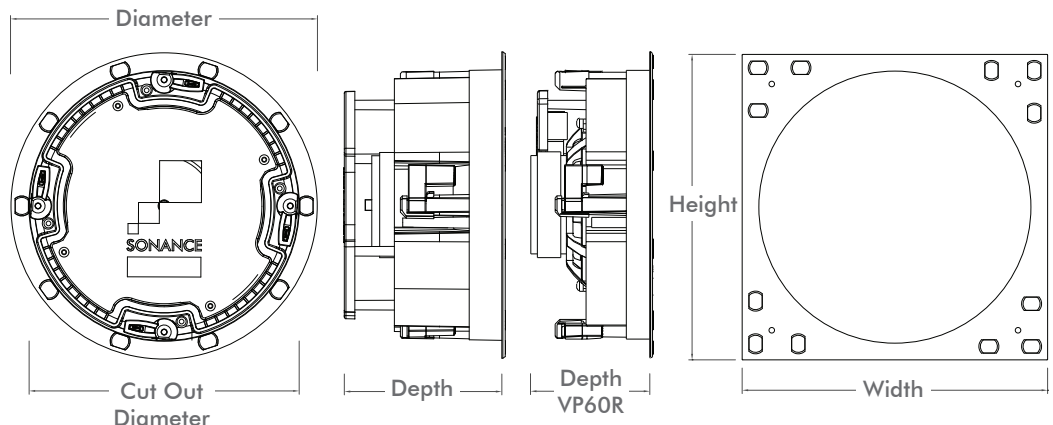

With Square Adapter and Grille

Width:	9 7/8" (251mm)
Height:	9 7/8" (251mm)