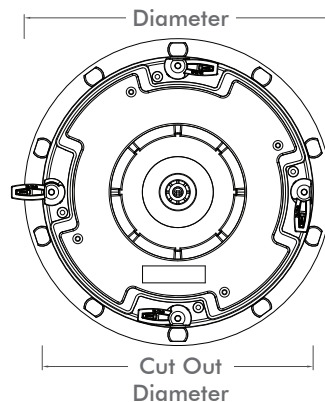

Easier to install

- Easier to access Roto-Lock® screws
- Removed metal hang tabs
- One-piece paintable grille with peel and stick scrim cloth for easier painting
- Two piece toggle feet allows installation with double dry wall and thicker ceiling and wall materials

Specifications

Diameter: 9 3/4" (248mm)
 Depth: 3 5/32" (80mm)
 Cut Out Diameter: 8 1/4" (210mm)

With Square Adapter and Grille

Width: 9 7/8" (210mm)
 Height: 9 7/8" (210mm)

SPECIFICATIONS

VP62R TL +VP6SQ

VP66R TL +VP6SQ

VP62R SST/SUR TL +VP6SQ

SKU	93020	93021	93022
UOM	Pair	Pair	Each
Tweeter	1" (25mm) cloth dome, Ferrofluid-cooled, pivoting, in acoustic back chamber	1" (25mm) powder coated aluminum dome, Ferrofluid-cooled, pivoting, in acoustic back chamber	Two 1" (25mm) cloth dome, Ferrofluid-cooled, pivoting, in acoustic back chamber
Woofer	6 1/2" (165mm) textured polypropylene cone with a rubber surround	6 1/2" (165mm) Kevlar / Nomex laminated cone with a rubber surround	6 1/2" (165mm) textured polypropylene cone with a rubber surround, dual voice coil
Frequency Response	45Hz – 20kHz ±3dB	43Hz - 20kHz ±3dB	45Hz – 20kHz ±3dB
Impedance	8 ohms nominal; 6 ohms minimum	8 ohms nominal; 6 ohms minimum	8 ohms nominal; 6 ohms minimum
Power Handling	5 watts minimum; 125 watts maximum	5 watts minimum; 140 watts maximum	5 watts minimum; 125 watts maximum
Sensitivity	89dB SPL (2.83V/1 meter)	90dB SPL (2.83V/1 meter)	89dB SPL (2.83V/1 meter)
Grille	Perforated steel	Perforated steel	Perforated steel
Dimensions (Dia. x D)	9 3/4" x 3 5/32" (248mm x 80mm)	9 3/4" x 3 5/32" (248mm x 80mm)	9 3/4" x 3 5/32" (248mm x 80mm)
Dimensions with Square Grille (W x H)	9 7/8" x 9 7/8" (251mm x 251mm)	9 7/8" x 9 7/8" (251mm x 251mm)	9 7/8" x 9 7/8" (251mm x 251mm)
Cut-Out Dimensions (Dia.)	8 1/4" (210mm)	8 1/4" (210mm)	8 1/4" (210mm)
Shipping Weight	9 lbs (4.1kg) pair	9 lbs (4.1kg) pair	5 lbs (2.3kg) pair