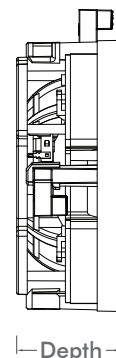

Easier to install

- Easier to access Roto-Lock® screws
- Removed metal hang tabs
- One-piece paintable grille with peel and stick scrim cloth for easier painting
- Two piece toggle feet allows installation with double dry wall and thicker ceiling and wall materials

Specifications

Diameter: 9 3/4" (248mm)
 Depth: 3 5/32" (80mm)
 Cut Out Diameter: 8 1/4" (210mm)

With Square Adapter and Grille

Width: 9 7/8" (210mm)
 Height: 9 7/8" (210mm)

SPECIFICATIONS

VP62R TL +VP6SQ

VP66R TL +VP6SQ

VP62R SST/SUR TL +VP6SQ

SKU	93020	93021	93022
UOM	Pair	Pair	Each
Tweeter	1" (25mm) cloth dome, Ferrofluid-cooled, pivoting, in acoustic back chamber	1" (25mm) powder coated aluminum dome, Ferrofluid-cooled, pivoting, in acoustic back chamber	Two 1" (25mm) cloth dome, Ferrofluid-cooled, pivoting, in acoustic back chamber
Woofer	6 1/2" (165mm) textured polypropylene cone with a rubber surround	6 1/2" (165mm) Kevlar / Nomex laminated cone with a rubber surround	6 1/2" (165mm) textured polypropylene cone with a rubber surround, dual voice coil
Frequency Response	45Hz – 20kHz ±3dB	43Hz - 20kHz ±3dB	45Hz – 20kHz ±3dB
Impedance	8 ohms nominal; 6 ohms minimum	8 ohms nominal; 6 ohms minimum	8 ohms nominal; 6 ohms minimum
Power Handling	5 watts minimum; 125 watts maximum	5 watts minimum; 140 watts maximum	5 watts minimum; 125 watts maximum
Sensitivity	89dB SPL (2.83V/1 meter)	90dB SPL (2.83V/1 meter)	89dB SPL (2.83V/1 meter)
Grille	Perforated steel	Perforated steel	Perforated steel
Dimensions (Dia. x D)	9 3/4" x 3 5/32" (248mm x 80mm)	9 3/4" x 3 5/32" (248mm x 80mm)	9 3/4" x 3 5/32" (248mm x 80mm)
Dimensions with Square Grille (W x H)	9 7/8" x 9 7/8" (251mm x 251mm)	9 7/8" x 9 7/8" (251mm x 251mm)	9 7/8" x 9 7/8" (251mm x 251mm)
Cut-Out Dimensions (Dia.)	8 1/4" (210mm)	8 1/4" (210mm)	8 1/4" (210mm)
Shipping Weight	9 lbs (4.1kg) pair	9 lbs (4.1kg) pair	5 lbs (2.3kg) pair