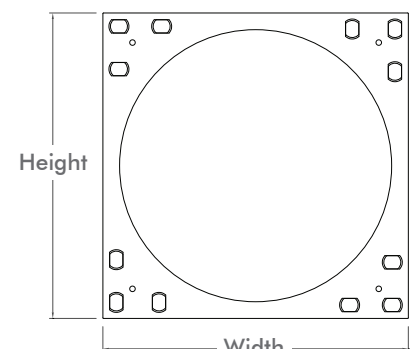

Easier to install

- Easier to access Roto-Lock® screws
- Removed metal hang tabs
- One-piece paintable grille with peel and stick scrim cloth for easier painting
- Two piece toggle feet allows installation with double dry wall and thicker ceiling and wall materials

Specifications

Diameter: 9 3/4" (248mm)
 Depth: 3 5/32" (80mm)
 Cut Out Diameter: 8 1/4" (210mm)

With Square Adapter and Grille

Width: 9 7/8" (210mm)
 Height: 9 7/8" (210mm)

SPECIFICATIONS

VP62R TL +VP6SQ

VP66R TL +VP6SQ