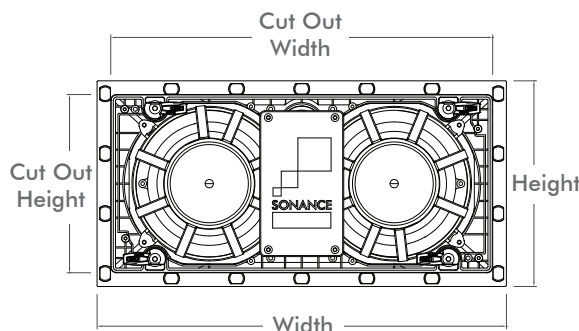

The chambered tweeter design does the following

- Lowers the resonance frequency of the tweeter
- Allows for a lower crossover frequency to the woofer
- Reduces the back pressure on the tweeter dome
- Reduces the distortion of the tweeter near the crossover frequency

Easier to install

- Easier to access Roto-Lock® screws
- Removed metal hang tabs
- One-piece paintable grille with peel and stick scrim cloth for easier painting
- Two piece toggle feet allows installation with double dry wall and thicker wall materials
- Able to mount vertically and horizontally in a standard 16" on-center stud bay

Specifications

Width:	16 1/8" (410mm)
Height:	8 3/8" (213mm)
Depth:	3 9/16" (91mm)
Cut Out Width:	14 1/2" (368mm)
Cut Out Height:	6 7/8" (175mm)

SPECIFICATIONS

VP62LCR

VP66LCR

SKU	93028	93084
UOM	Each	Each
Tweeter	1" (25mm) cloth dome, Ferrofluid-cooled, in acoustic back chamber	1" (25mm) powder coated aluminum dome, Ferrofluid-cooled, in acoustic back chamber
Woofers	Two 6 1/2" (165mm) textured polypropylene cone with a rubber surround	Two 6 1/2" (165mm) Kevlar / Nomex laminated cone with a rubber surround
Frequency Response	45Hz – 20kHz ±3dB	43Hz - 20kHz ±3dB
Impedance	6 ohms nominal; 4 ohms minimum	6 ohms nominal; 4 ohms minimum
Power Handling	5 watts minimum; 125 watts maximum	5 watts minimum; 140 watts maximum
Sensitivity	90dB SPL (2.83V/1 meter)	91dB SPL (2.83V/1 meter)
Grille	Perforated steel	Perforated steel
Adjustments	-	-
Dimensions (W x H x D)	16 1/8" x 8 3/8" x 3 9/16" (410mm x 213mm x 91mm)	16 1/8" x 8 3/8" x 3 9/16" (410mm x 213mm x 91mm)
Cut-Out Dimensions (W x H)	14 1/2" x 6 7/8" (368mm x 175mm)	14 1/2" x 6 7/8" (368mm x 175mm)
Shipping Weight	8 lbs (3.6kg) each	8 lbs (3.6kg) each