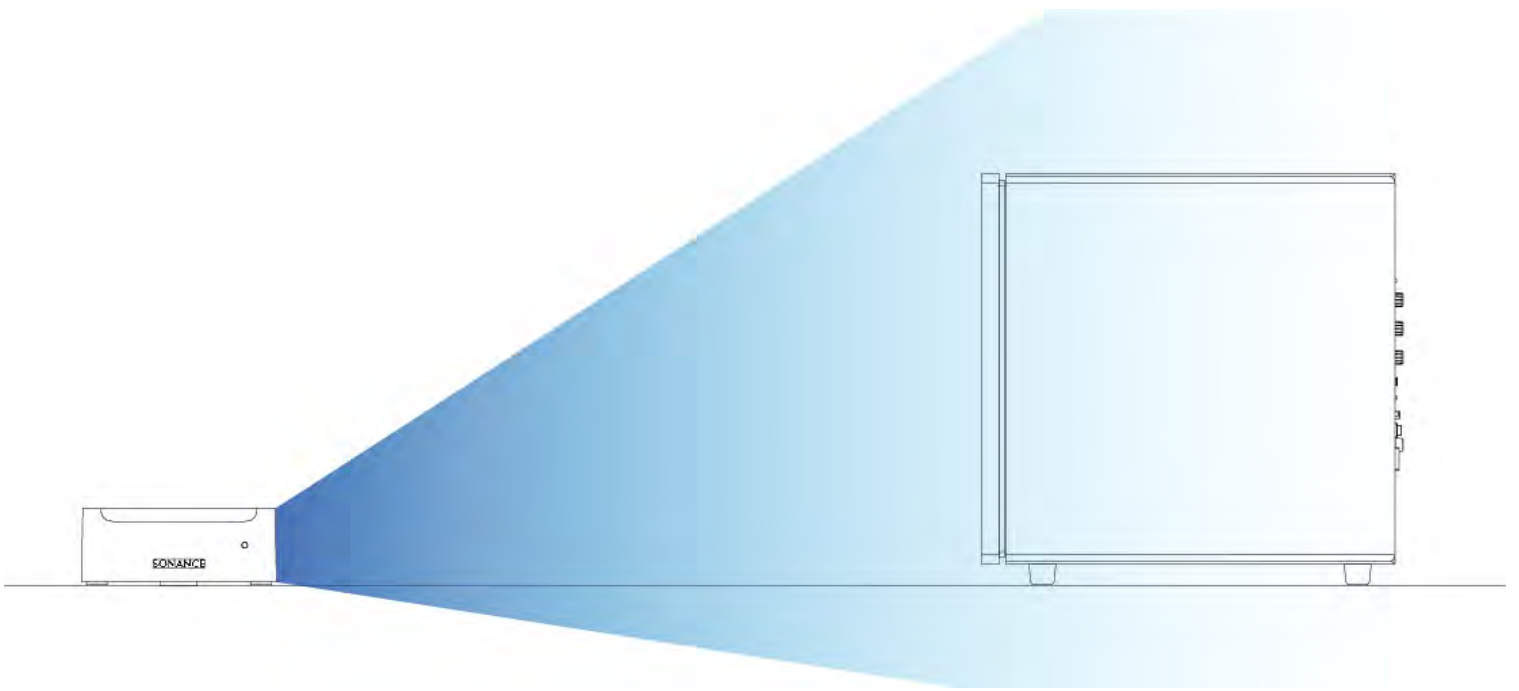

Reliable Signal Transmission

Sonance uses a tri-band design which operates in 2.4 GHz, 5.2 GHz and 5.8 GHz. Audio signals stream completely uncompressed up to 192kHz/24-bit for superior sound. The Sonance Wireless Transmitter is highly resistant to Bluetooth, dual-band Wi-Fi, and microwave interference and has a short response time latency; less than 20 ms.

([//www.facebook.com/pages/Sonance/159615873952](https://www.facebook.com/pages/Sonance/159615873952))

Copyright © 2018 Sonance | All Rights Reserved

[Product Archive (/product-archive)](#) | [Contact (/company/contact)](#) | [Terms and Conditions (/terms-conditions)](#) | [Internet Selling Policy (/internet-selling-policy)](#) | [Dealer Login (http://login.dicustomer.com)](http://login.dicustomer.com)