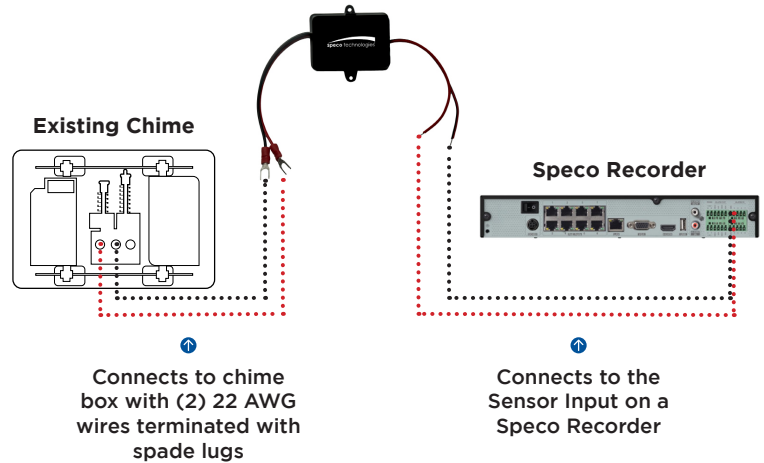

DBMOD

Features

- Turn any existing doorbell into a video doorbell in conjunction with a security system
- Get notified in real-time when visitors press your doorbell
- Integrate seamlessly into your chime at home and Speco Recorders
- Simple and straightforward 4 wire installation
- No need to deal with high voltage wiring
- Ideal for homes with existing security system, eliminating the need to purchase a higher cost smart video doorbell
- Requires a Speco Technologies camera and recorder or an existing surveillance system

Speco Camera

Specifications

DBMOD

| | |
|-----------------|--|
| Input | 16 – 24 VAC (no polarity) Spade Lug – connect to chime terminals |
| Output | Normally open dry contact Flying lead – connect to sensor input on recorder |
| Temperature | Operation: 32° - 131 °F Storage: -4° - 185 °F Humidity: up to 95% |
| Unit Dimensions | 2" (L) x 1.4" (W) x 0.9" (H) |
| Weight | .1 lbs |