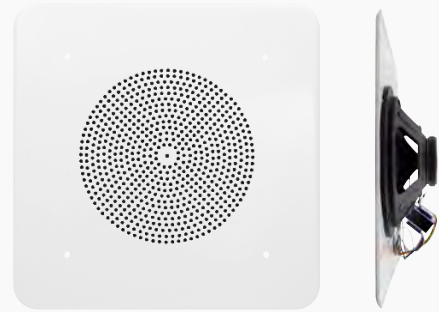

## 86 Series - 70/25V 1'x1' Grille In-Ceiling Contractor Speaker

**G86TG1X1** 8" 70/25V 1'x1' grille in-ceiling speaker

**G86TG1X1C** 8" 70/25V 1'x1' grille in-ceiling speaker with  
volume control knob

### Features

- Square style white steel grille
- 70/25V transformer with colored leads
- "C" models features volume control knob centered on grille
- Lifetime warranty

### Specifications

	<b>G86TG1X1</b>	<b>G86TG1X1C</b>
RMS Power .....	10W	10W
Max. Power.....	15W	15W
Transformer Type .....	70/25V	70/25V
Transformer Power Type .....	5W, 2.5W, 1W, 0.5W, 0.25W & 8 Ohms	5W, 2.5W, 1W, 0.5W, 0.25W & 8 Ohms
Termination Type .....	Colored leads	Colored leads
Sensitivity (1W/1M).....	90dB	90dB
Maximum SPL (Pax/1M).....	100dB	100dB
Driver Impedance .....	8 Ohms	8 Ohms
Magnet.....	5 oz. ferrite	5 oz. ferrite
Frequency Response Range.....	85Hz ~ 20kHz	85Hz ~ 20kHz
Dispersion @ 1000Hz.....	120° Conical	120° Conical
Driver.....	8" paper cone woofer, .8" dual cone tweeter	8" paper cone woofer, .8" dual cone tweeter
Speaker Dimensions.....	1" (W) x 1" (H) x 3.5" (D)	1" (W) x 1" (H) x 3.5" (D)
Mounting Dimensions .....	11.3" (Dia.)	11.3" (Dia.)
Minimum Mounting Depth.....	2.7"	2.7"
Weight .....	2.7 lbs.	2.8 lbs.
Material.....	Grille: steel	Grille: steel
Color.....	Off-White	Off-White