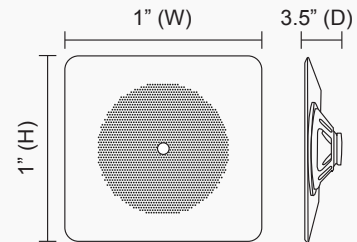

## 86 Series - 70/25V 1'x1' Grille In-Ceiling Contractor Speaker

**G86TG1X1** 8" 70/25V 1'x1' grille in-ceiling speaker

**G86TG1X1C** 8" 70/25V 1'x1' grille in-ceiling speaker with  
volume control knob

### Features

- Square style white steel grille
- 70/25V transformer with colored leads
- "C" models features volume control knob centered on grille
- Lifetime warranty

### Specifications

	<b>G86TG1X1</b>	<b>G86TG1X1C</b>
RMS Power .....	10W	10W
Max. Power.....	15W	15W
Transformer Type .....	70/25V	70/25V
Transformer Power Type .....	5W, 2.5W, 1W, 0.5W, 0.25W & 8 Ohms	5W, 2.5W, 1W, 0.5W, 0.25W & 8 Ohms
Termination Type .....	Colored leads	Colored leads
Sensitivity (1W/1M).....	90dB	90dB
Maximum SPL (Pax/1M).....	100dB	100dB
Driver Impedance .....	8 Ohms	8 Ohms
Magnet.....	5 oz. ferrite	5 oz. ferrite
Frequency Response Range.....	85Hz ~ 20kHz	85Hz ~ 20kHz
Dispersion @ 1000Hz.....	120° Conical	120° Conical
Driver.....	8" paper cone woofer, .8" dual cone tweeter	8" paper cone woofer, .8" dual cone tweeter
Speaker Dimensions.....	1" (W) x 1" (H) x 3.5" (D)	1" (W) x 1" (H) x 3.5" (D)
Mounting Dimensions .....	11.3" (Dia.)	11.3" (Dia.)
Minimum Mounting Depth.....	2.7"	2.7"
Weight .....	2.7 lbs.	2.8 lbs.
Material.....	Grille: steel	Grille: steel
Color.....	Off-White	Off-White