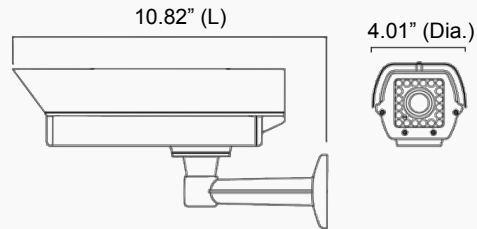

### Features

- High-contrast imaging performance that delivers sharp, clear license-plate captures
- Full HD 1080p over coax (HD-TVI)
- 15 super high powered IR LEDs
- Captures license plates up to 40mph
- IR Range: 165 ft. (depending on scene reflection)
- True Wide Dynamic Range operation (WDR)
- Additional 960H analog output
- Supports full UTC control over coax for Zoom/Focus and camera's OSD
- IP66 compliant, weather resistant
- 5 year warranty

### Specifications

Image Sensor .....	1/3" Panasonic CMOS Sensor
Resolution .....	1080p
Minimum Illumination .....	0 lux (IR LEDs on)
Total Pixels .....	1956 (H) x 1266 (V)
Type .....	Monochrome
Number of IR LEDs .....	15 super high powered LEDs
IR Range .....	165 ft. (depending on scene reflection)
TV System .....	NTSC
S/N Ratio .....	More than 50db
Video Output .....	HD-TVI
Scanning System .....	Progressive scan
Power Supply .....	12VDC / 24VAC dual voltage (power supply not included)
Power Consumption .....	260mA (IR on: 560mA)
Operating Temperature .....	14° F – 122° F
Dimensions .....	4.01" (Dia.) x 10.82" (L)
Weight .....	3.5 lbs.