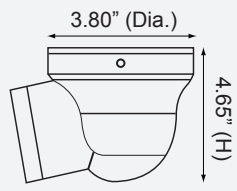

1000 TVL Indoor/Outdoor IR Vandal Resistant Turret with True WDR

HT6040K 2.8-12mm auto iris varifocal lens, dark grey housing

Features

- 1/3" 1.3MP Sony Sensor
- 1000 TV lines highest resolution in analog
- True WDR functionality
- 12VDC & 24VAC dual voltage operation
- 3-axis wall and ceiling mount
- Vandal / tamper resistant operation
- IP67 compliant
- 5 year warranty

Specifications

Image Sensor	1/3" 1.3MP Sony Sensor	Brightness.....	0 - 20 (level adjustable)
Resolution.....	1000 TV lines	AGC.....	0 - 20 (level adjustable)
Minimum Illumination.....	0 lux (IR LEDs on)	Smart-IR	0 - 20 (level adjustable)
Effective Pixels	1305 (H) x 1049 (V)	Sense-Up.....	(x2 - x32)
Total Pixels	1312 (H) x 1069 (V)	Motion Tracking	On / Off
TV System	NTSC	Motion Detection.....	On / Off (4 zones)
Scanning System.....	Progressive	Privacy.....	On / Off (16 zones)
Number IR LEDs	21	Mirror / V-Flip.....	On / Off
IR Range	Up to 80 ft. (depending on scene reflection)	Sharpness	0 - 15 (level adjustable)
IR LED Wavelength	850nm	Lens Shading Compensation	On / Off
S/N Ratio	More than 50dB	3DNR.....	Off / Low / Middle / High
Frame Rate.....	Max 50P/60P	Defog	On (Auto / Manual) / Off
Video Output.....	1.0Vp-p / 75 ohms	DIS.....	On / Off
Lens.....	DC / Manual	Power Supply	12VDC / 24VAC dual voltage operation (power supply not included)
Electronic Shutter Speed.....	Auto / Manual (1/60 sec. - 1/60,000 sec.) / Flicker	Power Consumption	12VDC, 450mA / 24VAC, 190mA
WDR.....	On (Low / Middle / High) / Off	Operating Temperature.....	-4° F – 140° F
Digital WDR	On (Low / Middle / High) / Off	Dimensions.....	3.80" (Dia) x 4.65" (H)
Day/Night.....	Color / BW / Auto / Ext	Weight	1.99 lbs.
White Balance	Auto / Auto Ext / AWC - SET / Manual		