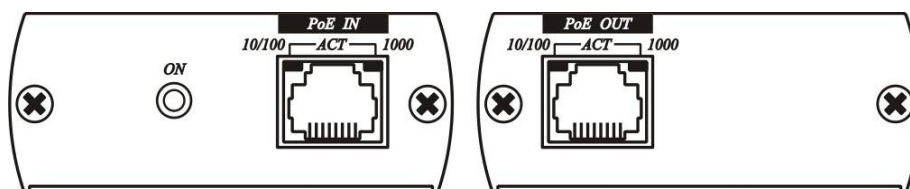

Panel View: