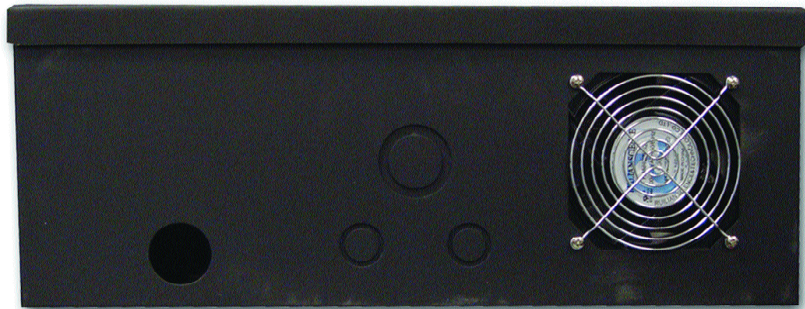

DVR / VCR LOCKBOX

DVR / VCR Lockbox with Fan

(front)

(rear image with fan and power cord opening)

LB-1

For desktop DVR or VCR units measuring up to 21" W x 21" L x 8" H

Features

- Includes fan w/ power cord
- Washable filter
- 16 gauge steel
- Durable powder coat finish
- Locking front door
- Cam lock with 2 keys
- Knock-outs for cable entry
- Removable lid provides easy access
- Secures to mounting surface using factory drilled holes
- Rubber bumpers protect mounting surfaces
- Holds one DVR or VCR with processing device
- Weight: 18 pounds