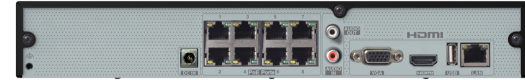

4K H.265 NVR with Smart Analytics

N4NRM

4 Channel with 4 Built-In PoE Ports

N8NRM

8 Channel with 8 Built-In PoE Ports

N16NRM

16 Channel with 16 Built-In PoE Ports

Product Summary

With Speco's NDAA compliant NRM recorder, you will take your footage quality to the next level now supporting up to 8MP cameras at 30 fps.

Features

- Real time recording up to 8MP resolution (4K) at 30fps
- H.265 compression - Store up to 2x more than H.264!
- 4K HDMI output and one VGA monitor output
- N4NRM: 1 SATA port for up to 16TB of storage max
N8NRM: 1 SATA port for up to 16TB of storage max
N16NRM: 2 SATA ports for up to 32TB of storage max
- Facial detection **
- Object and line crossing detection and alerts*
- Smart Search - Specify a region on the camera view and search on changes in that area*
- Free US-based DDNS and P2P services
- Remote viewing via web browser or your mobile device
- Easy video exporting via USB
- Rack ears (N16NRM only)
- Remote control included
- 5-year limited warranty

*With Speco Smart Analytic Cameras

**With Speco Facial Detection Cameras

Rear panel (N4NRM shown)

Rear panel (N8NRM shown)

Rear panel (N16NRM shown)

Front panel (N16NRM shown)

speco access

immix