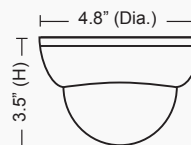

2MP 4X Mini-PTZ IP Camera with Junction Box

O2P4X 2.7-11mm 4x optical zoom lens, white housing

Features

- Miniature sized PTZ camera
- Supports up to Full HD 1080p @ 30fps
- 4x optical zoom
- Built-in standard PoE (IEEE 802.3af)
- True WDR (wide dynamic range operation)
- Micro SD card slot for edge recording (card not included)
- IP66 compliant, weather resistant
- IK10 compliant, vandal resistant
- Junction box included
- UL listed
- Conformant with ONVIF Profile S
- 1 year warranty

Included Junction Box

Camera Specifications

Image Sensor	Progressive scan 1/2.7" CMOS, 2MP
Maximum Resolution	1920 x 1080
Minimum Illumination	F1.6, 0.05 lux color; 0.005 lux B/W
White Balance	Auto / Manual
Compensation	WDR (120dB)/BLC/HLC
Day/Night	IR cut filter
DNR	2D/3D

Video Specifications

Supported Resolutions	1920 x 1080 / 1280x720 @ 30fps
Compression	H.264, MJPEG
Bitrate Control	VBR, CBR
Multiple Streaming	3 streams

Audio Specifications

Mono Input	N/A
Mono Output	N/A