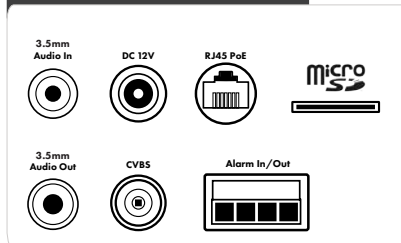

Camera Interfaces

ONVIF is a trademark of Onvif, Inc. Chrome and Firefox use Java which requires an initial internet connection. Apple and the Apple logo are trademarks of Apple Inc., registered in the U.S. and other countries. App Store is a service mark of Apple Inc. Android, Google Play and the Google Play logo are trademarks of Google Inc. Amazon's trademark is used under license from Amazon.com, Inc. or its affiliates. Speco Technologies is constantly developing and improving products. We reserve the right to modify product design and specifications without notice and without incurring any obligation. Spec Rev. 2/3/21

Apps available from the following:

ONVIF® 800-645-5516 • Fax: 631-957-9142 or 631-957-3880 • specotech.com