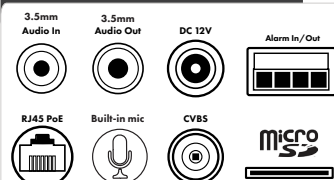

Cameras Interfaces

ONVIF is a trademark of Onvif, Inc. Chrome and Firefox use Java which requires an initial internet connection. Apple and the Apple logo are trademarks of Apple Inc., registered in the U.S. and other countries. App Store is a service mark of Apple Inc. Android, Google Play and the Google Play logo are trademarks of Google Inc. Speco Technologies is constantly developing and improving products. We reserve the right to modify product design and specifications without notice and without incurring any obligation. Spec Rev. 11/15/22

Apps available from the following:

ONVIF® 800-645-5516 • Fax: 631-957-9142 or 631-957-3880 • specotech.com

speco technologies®