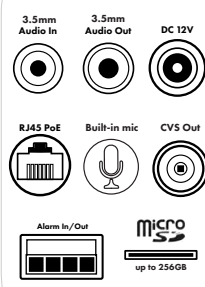

Cameras Interfaces

*as of March 2023
** Products are in compliance with NDAA Section 889 Part B Guidelines

ONVIF is a trademark of Onvif, Inc. Chrome and Firefox use Java which requires an initial internet connection. Apple and the Apple logo are trademarks of Apple Inc., registered in the U.S. and other countries. App Store is a service mark of Apple Inc. Android, Google Play and the Google Play logo are trademarks of Google Inc. Speco Technologies is constantly developing and improving products. We reserve the right to modify product design and specifications without notice and without incurring any obligation. Spec Rev. 3/28/23

Apps available from the following:

800-645-5516 • Fax: 631-957-9142 or 631-957-3880 • specotech.com