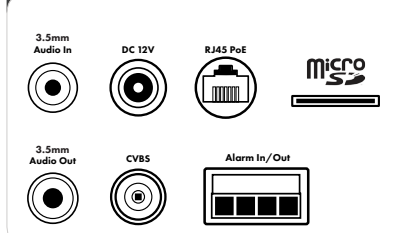

* with compatible Speco Blue recorder
** Compliant with NDAA Section 889 Part B Guidelines

NDAA COMPLIANT

Optional Accessories

Cameras Interfaces

ONVIF is a trademark of Onvif, Inc. Chrome and Firefox use Java which requires an initial internet connection. Apple and the Apple logo are trademarks of Apple Inc., registered in the U.S. and other countries. App Store is a service mark of Apple Inc. Android, Google Play and the Google Play logo are trademarks of Google Inc. Amazon's trademark is used under license from Amazon.com, Inc. or its affiliates. Speco Technologies is constantly developing and improving products. We reserve the right to modify product design and specifications without notice and without incurring any obligation. Spec Rev. 5/4/22

Apps available from the following:

4MP Flexible Intensifier® IP Bullet Camera with Advanced Analytics, NDAA

O4FB1M

2.8-12mm motorized lens, dark gray housing

Client Specifications

Web Browser Support	Google Chrome, Microsoft Edge, Internet Explorer, Apple Safari
PC Application	SecureGuard® VMS and SecureGuard CMS
Mobile	SecureGuard® Client, Speco Blue