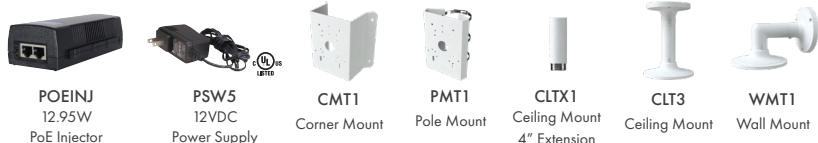

Optional Accessories

Cameras Interfaces

ONVIF is a trademark of Onvif, Inc. Chrome and Firefox use Java which requires an initial internet connection. Apple and the Apple logo are trademarks of Apple Inc., registered in the U.S. and other countries. App Store is a service mark of Apple Inc. Android, Google Play and the Google Play logo are trademarks of Google Inc. Speco Technologies is constantly developing and improving products. We reserve the right to modify product design and specifications without notice and without incurring any obligation. Spec Rev. 9/21/22

Apps available from the following:

ONVIF® 800-645-5516 • Fax: 631-957-9142 or 631-957-3880 • specotech.com

speco technologies®