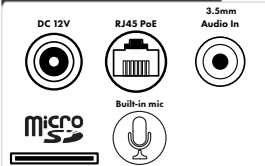

Cameras Interfaces

NDAA COMPLIANT ONVIF

ONVIF is a trademark of Onvif, Inc. Chrome and Firefox use Java which requires an initial internet connection. Apple and the Apple logo are trademarks of Apple Inc., registered in the U.S. and other countries. App Store is a service mark of Apple Inc. Android, Google Play and the Google Play logo are trademarks of Google Inc. Speco Technologies is constantly developing and improving products. We reserve the right to modify product design and specifications without notice and without incurring any obligation. Spec Rev. 9/20/22

Apps available from the following:

ONVIF® 800-645-5516 • Fax: 631-957-9142 or 631-957-3880 • specotech.com

speco technologies®