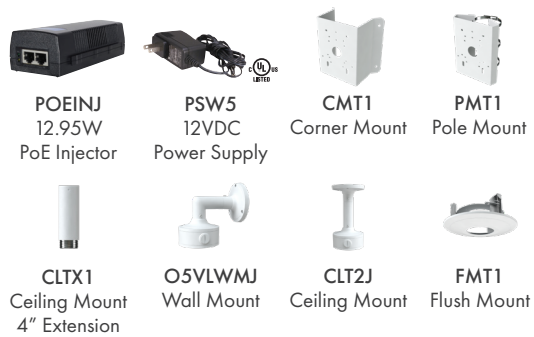

Optional Accessories