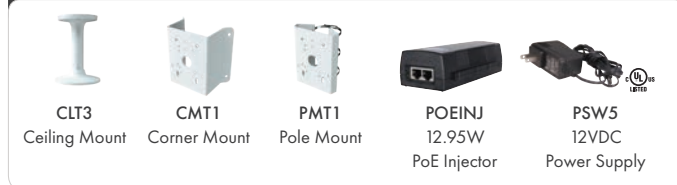

Optional Accessories

ONVIF is a trademark of Onvif, Inc. Chrome and Firefox use Java which requires an initial internet connection. Apple and the Apple logo are trademarks of Apple Inc., registered in the U.S. and other countries. App Store is a service mark of Apple Inc. Android, Google Play and the Google Play logo are trademarks of Google Inc. Speco Technologies is constantly developing and improving products. We reserve the right to modify product design and specifications without notice and without incurring any obligation. Spec Rev. 3/23/21

Apps available from the following:

800-645-5516 • Fax: 631-957-9142 or 631-957-3880 • specotech.com

speco technologies®