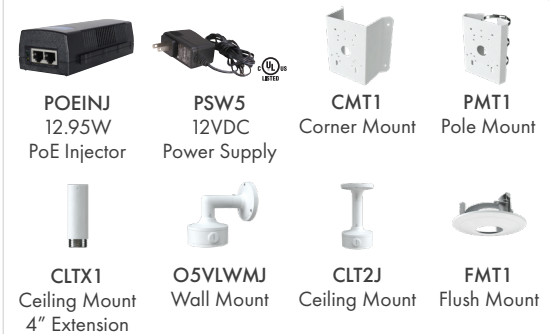

Optional Accessories

Cameras Interfaces

ONVIF is a trademark of Onvif, Inc. Chrome and Firefox use Java which requires an initial internet connection. Apple and the Apple logo are trademarks of Apple Inc., registered in the U.S. and other countries. App Store is a service mark of Apple Inc. Android, Google Play and the Google Play logo are trademarks of Google Inc. Speco Technologies is constantly developing and improving products. We reserve the right to modify product design and specifications without notice and without incurring any obligation. Spec Rev. 6/20/22

Apps available from the following:

ONVIF® 800-645-5516 • Fax: 631-957-9142 or 631-957-3880 • specotech.com