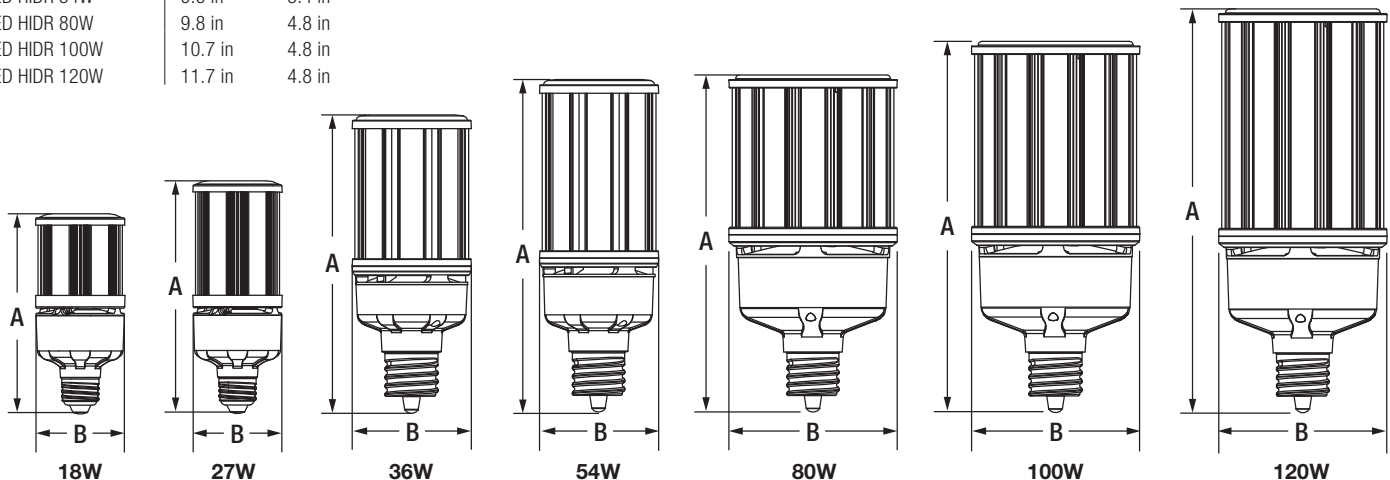

## Physical Information

Lamp Description	(A) MOL	(B) Diameter
LED HIDR 18W	5.7 in	2.5 in
LED HIDR 27W	6.6 in	2.5 in
LED HIDR 36W	8.5 in	3.4 in
LED HIDR 54W	9.6 in	3.4 in
LED HIDR 80W	9.8 in	4.8 in
LED HIDR 100W	10.7 in	4.8 in
LED HIDR 120W	11.7 in	4.8 in