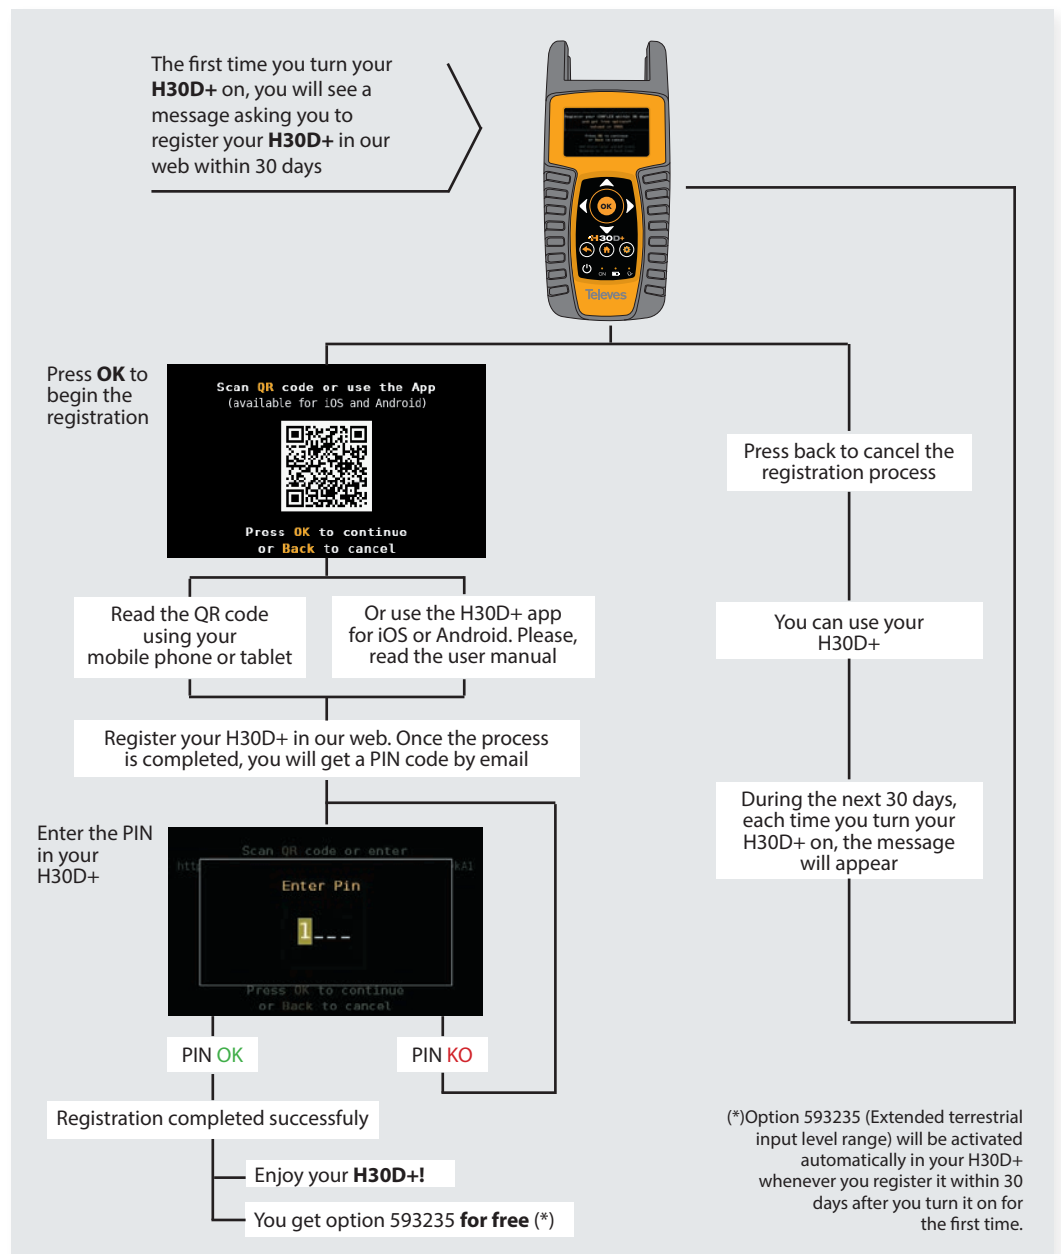

5. Registration process