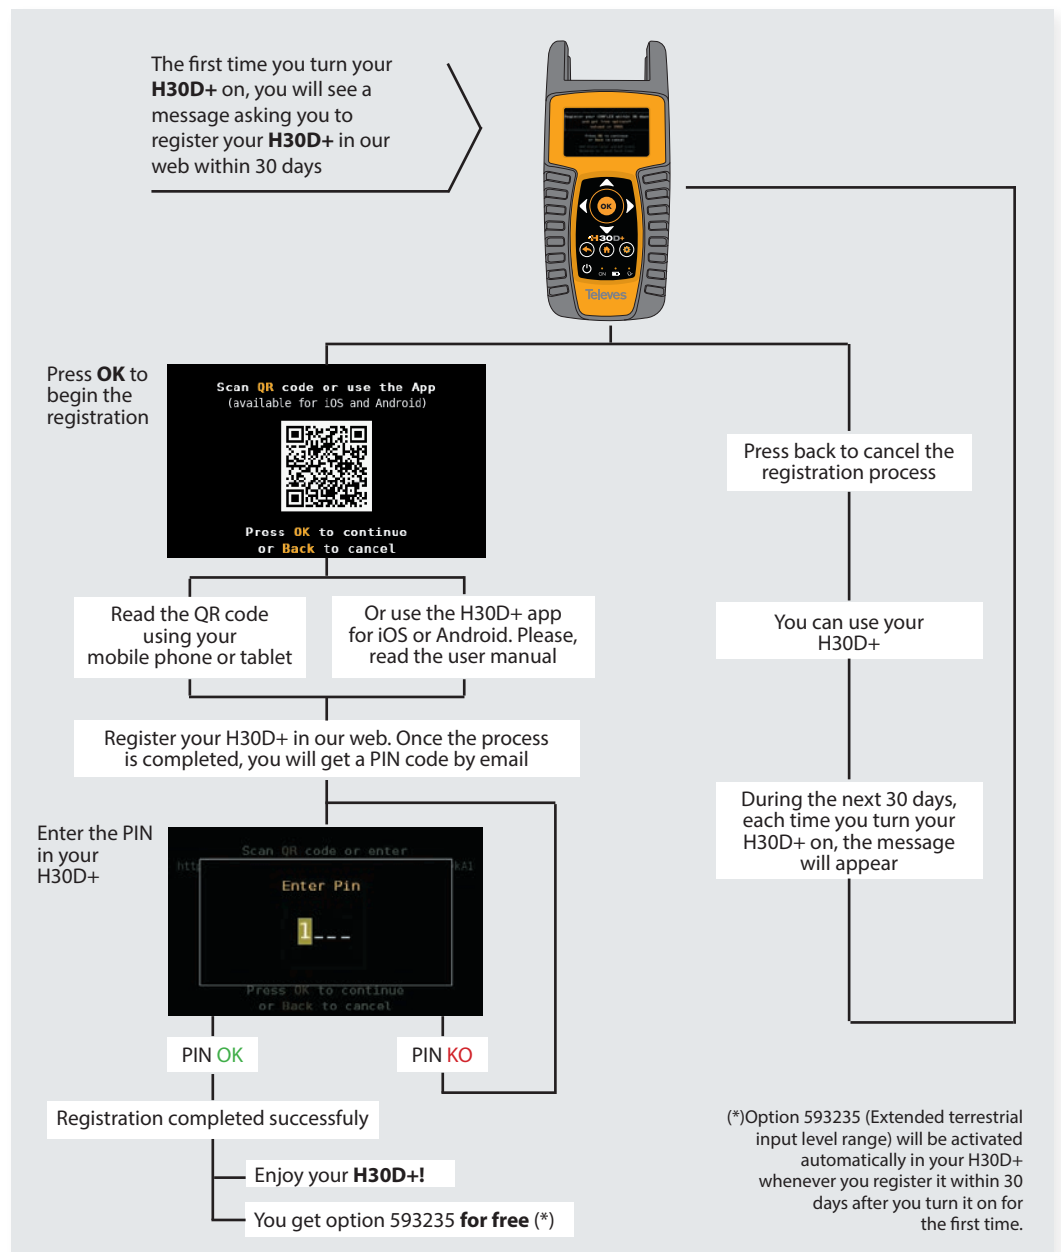

5. Registration process