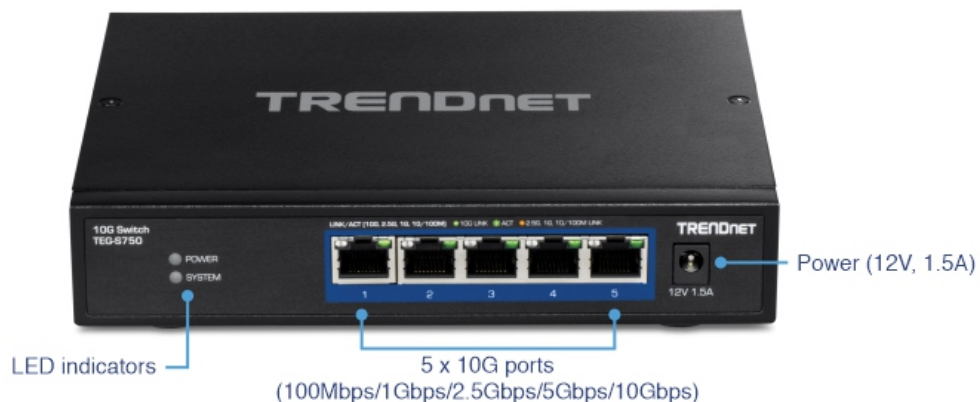

NETWORKING SOLUTION