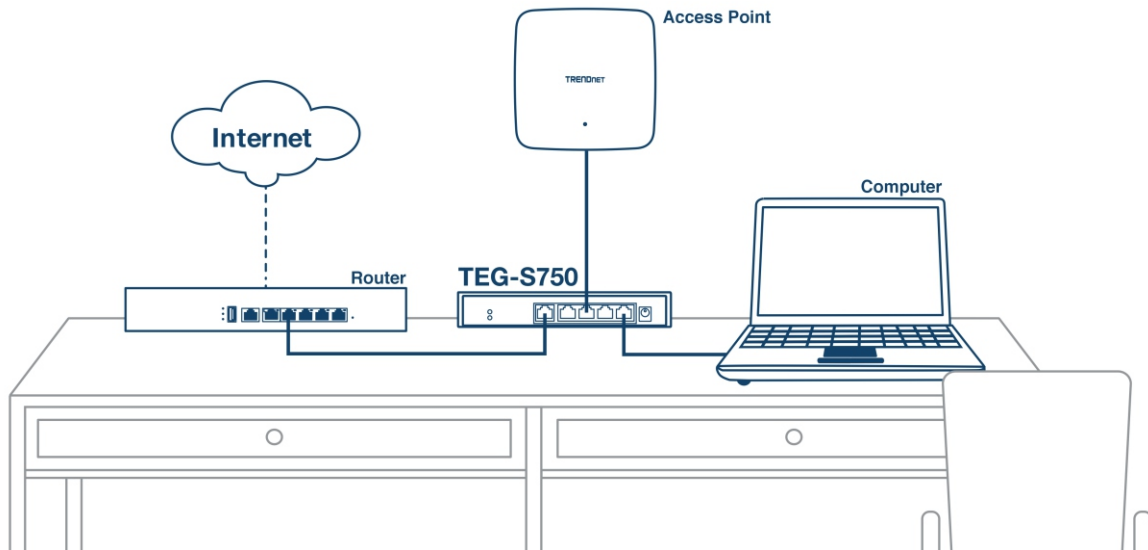

TRENDnet's 5-Port 10G Switch, model TEG-S750, provides advanced high bandwidth performance, ease of use, and reliability. The TEG-S750 10G switch features five dedicated 10G ports for high-speed network connections with a 100Gbps switching capacity. Having a sturdy compact metal housing and fanless design, the 10G switch is a cost-effective switch solution for high-speed 10 Gigabit network connections. This versatile unmanaged 10G switch also supports 2.5G/5G-BASE-T connections for faster throughput over your existing Cat5e cabling (or better).

### 10G Ports

Provides a cost-effective solution in adding 10G link capability with five 10G ports for high-speed connections over Cat6a cabling (or better).

### Multi-Gigabit Support

This versatile unmanaged 10G switch also supports 2.5G/5G-BASE-T connections for faster speeds over your existing Cat5e cabling (or better).

## NETWORKING SOLUTION