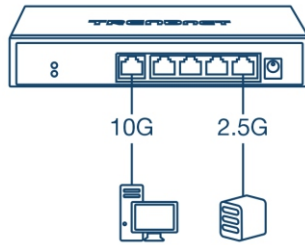

## 5-Port 10G Switch

TEG-S750 (v1.0R)

- 5 x 10G RJ-45 ports
- Supports IEEE 802.3bz 2.5G/5G-BASE-T over cat5e cabling (or better)
- Supports IEEE 802.3an 10G-BASE-T over cat6a cabling (or better)
- 100Gbps switching capacity
- Fanless design for silent operation
- Lifetime Warranty

TRENDnet's 5-Port 10G Switch, model TEG-S750, provides advanced high bandwidth performance, ease of use, and reliability. The TEG-S750 10G switch features five dedicated 10G ports for high-speed network connections with a 100Gbps switching capacity. Having a sturdy compact metal housing and fanless design, the 10G switch is a cost-effective switch solution for high-speed 10 Gigabit network connections. This versatile unmanaged 10G switch also supports 2.5G/5G-BASE-T connections for faster throughput over your existing Cat5e cabling (or better).

### 10G Ports

Provides a cost-effective solution in adding 10G link capability with five 10G ports for high-speed connections over Cat6a cabling (or better).