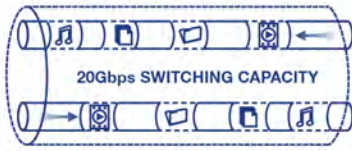

Gigabit Ports

Gigabit ports provide a full switching capacity to this high power PoE++ switch, with SFP slots for long distance fiber applications.