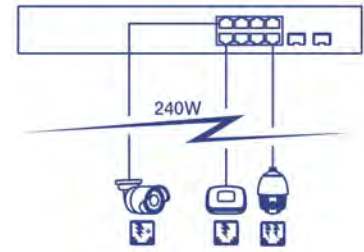

PoE Power

A 240W total PoE power budget on this high power PoE++ switch supplies four PoE++ devices with up to 95W per port, and four PoE+ devices with up to 30W per port.