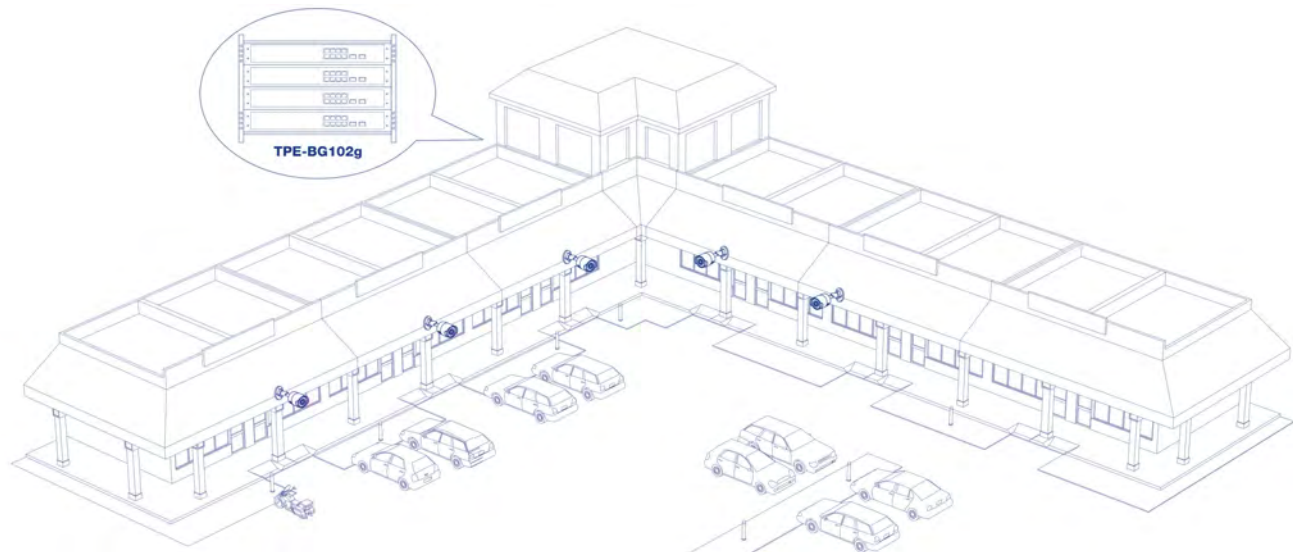

NETWORKING SOLUTION

- LED indicators
- 4 x Gigabit PoE++ ports (up to 95W)
- 4 x Gigabit PoE+ ports (up to 30W)
- 2 x Gigabit SFP Slots