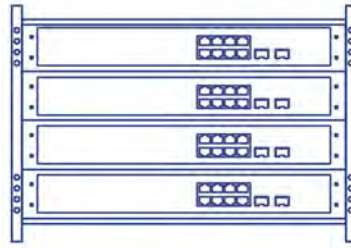

Hardware Design

With a sturdy metal housing and rackmount brackets included, this high power PoE++ switch is well-suited for 19" 1U rack installations.