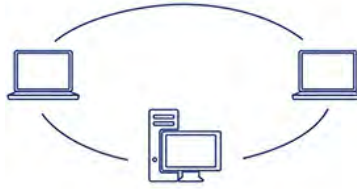

Compatibility

Compatible with Windows® and Mac® operating systems.