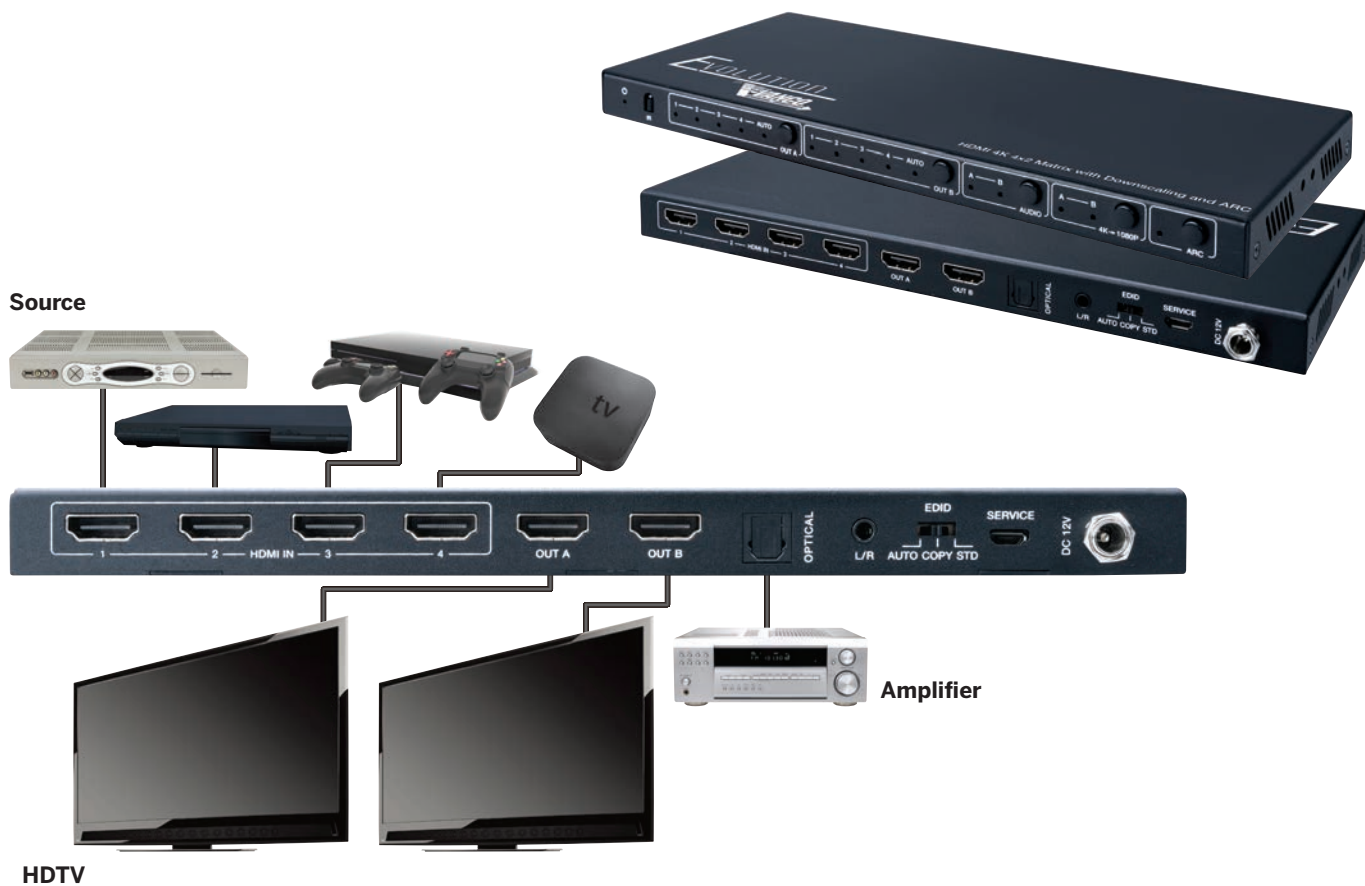

## HDMI® 4K 4x2 Matrix

with Downscaling and ARC

- Allows up to 4 HDMI sources to be distributed simultaneously on 2 displays
- Supports up to 4K@60Hz and 4:4:4 chroma sampling
- Supports HDR10+ and Dolby Vision
- HDCP 2.2/1.4 compliant
- Downscapes 4K to 1080p resolution
- Supports Audio Return Channel (ARC)
- Source Audio Extraction
- Digital and Analog audio outputs
- Features auto and manual source switching
- Manually adjustable EDID
- IR remote control and/or manual front panel control for switching