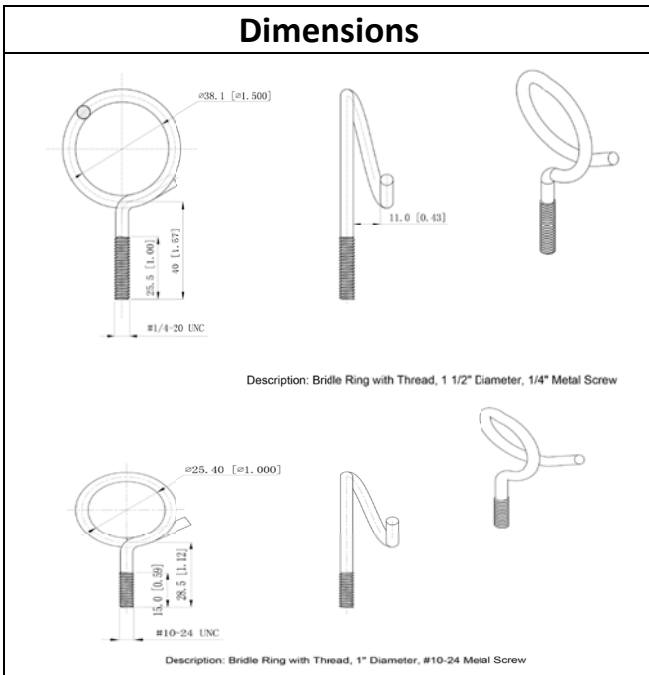

Bridle Rings, 1" & 1 1/2" Diameters (100-Packs)

Product Detail

Overview

Bridle Rings 1" & 1 1/2" diameters support and secure communication and other low voltage cables. Simple, effective and can be used as cost-savings alternative to J-Hooks. These bridle rings are constructed of solid steel.

Features

- Support and secure low voltage cables
- Make cable management easy
- Cost-savings alternative to J-Hooks
- Indoor/outdoor applications

Compliance

- RoHS

Package Includes

- A. Bridle Rings, 1" - 100 PCS.
- B. Bridle Rings, 1 1/2" - 100 PCS.

Dimensions

Part Number	Diameter	Material	Package
A. BR100	1" W/#10-24 Threaded Screw	Steel	100-Pack
B. BR150	1 1/2" W/1/4" Threaded Screw	Steel	100-Pack