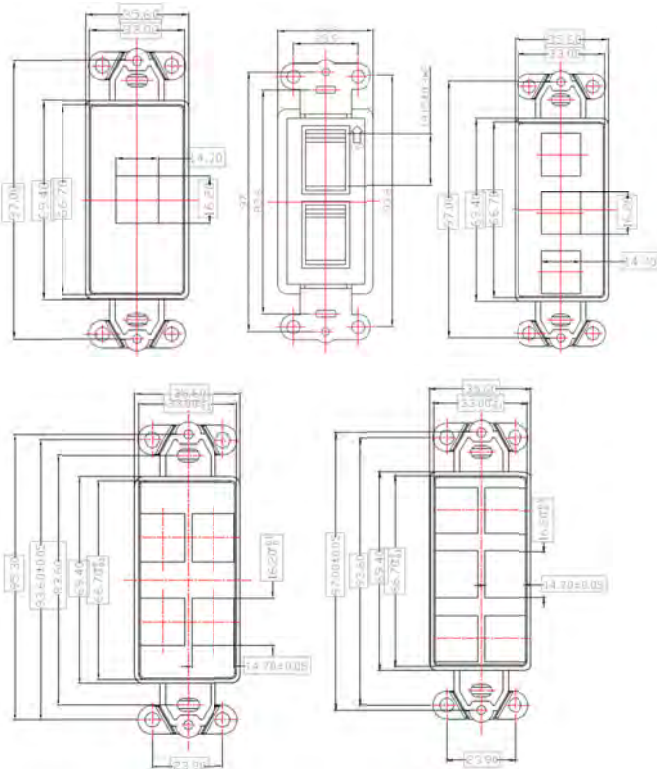

1/2/3/4/6 Ports Decora Style Inserts

Product Detail

Overview

1/2/3/4/6-Ports decora style inserts accept all snap-in modular keystone connectors and are used to support voice, data, video and audio applications in standard NEMA openings where a modern “Decora” style look is desired.

Features

- Fits decora style single-gang and double-gang faceplates
- Contemporary style ideal for residential or commercial installations
- Glossy finish with rugged and durable construction
- Mount flush with decora style frames or faceplates
- Available in 1, 2,3,4,6 ports

Dimensions

Standards & Compliance

- ANSI/TIA-568-C
- UL 1863 compliant
- TAA compliant

Package Includes

- Decora Insert, 1 PC.
- Screw, 2 PCS. / Per Item/Port

Part Number	Port	Color	Package
DWIN-YY-XX YY = 1, 2, 3, 4, 6 XX = WH & IV	1, 2, 3, 4, 6	White & Ivory	Single Pack