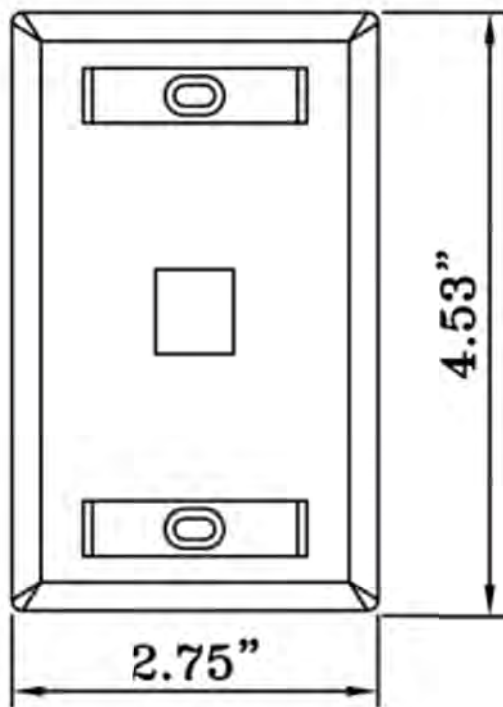

1/2/3/4/6 Ports Single-Gang Flush Style w/ID Windows Faceplates

Product Detail

Dimensions

Overview

1/2/3/4/6 ports single-gang flush style with ID windows faceplates configured to fit a standard single gang outlet box. Each universal keystone port is compatible with various modular snap in connectors.

Features

- Flush mount single gang
- 1-6 Ports with color-matched screws
- Fits standard rectangular NEMA openings
- Flush mount design w/ID windows for labeling
- Matte finish with rugged and durable construction

Standards & Compliance

- ANSI/TIA-568-C
- UL 1863 compliant
- TAA compliant

Package Includes

- Single-Gang Flush Style W/ID Windows Faceplates, 1 PC.
- Screw, 2 PCS. / Per Item/Port
- Clear Label Cover, 2 PCS.
- Paper ID Label, 2 PCS.