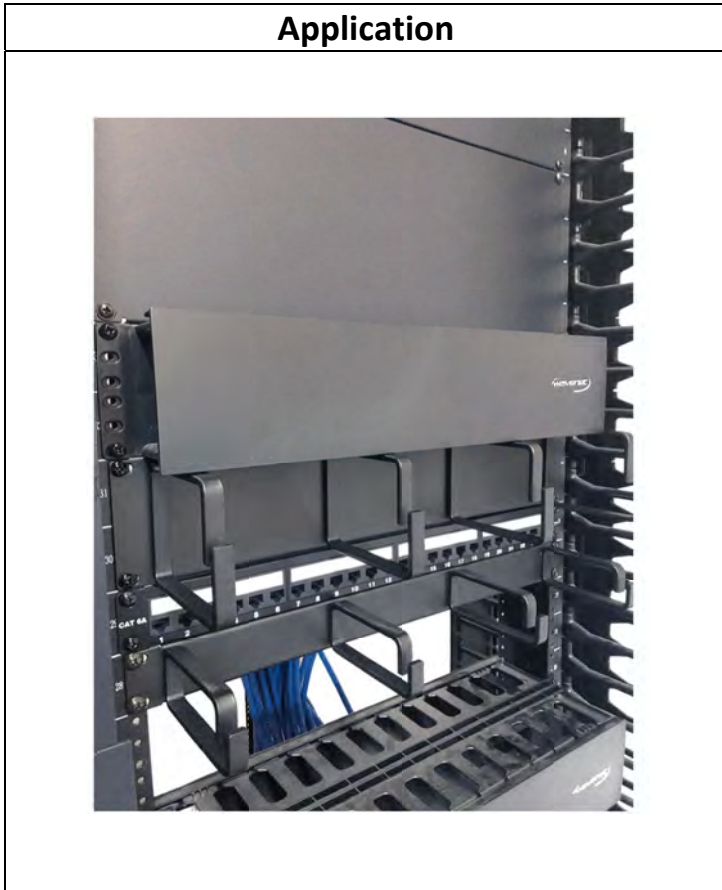

Single-Sided Four Rings 1U & 2U Metal Horizontal Cable Managers

Product Detail

Overview

Wavenet's high-density HCM-SERIES 1U and 2U singled-sided all metal horizontal cable managers are designed for high volume cabling organization, that result with high-end professional installations on racks, cabinets and wall mount brackets.

Features

- 19" wide with #12-24 threaded EIA hole pattern
- Designed with four large rings for patch cords management
- Used with racks, cabinets and wall mount brackets
- 1U measures 19"W x 1.75" H x 4.5"D
- 2U measures 19"W x 3.50" H x 4.5"D

Standards & Compliance

- EIA/ECA-310-E
- RoHS

Package Includes

- Single-Sided Four Rings Metal Cable Manager, 1 PC.
- #12-24 Screw, 4 Sets per Carton.

Application

Part Number	U Size	Color	Package
HCM19XX-4 XX = 1U, 2U	1U, 2U	Black	Single Pack