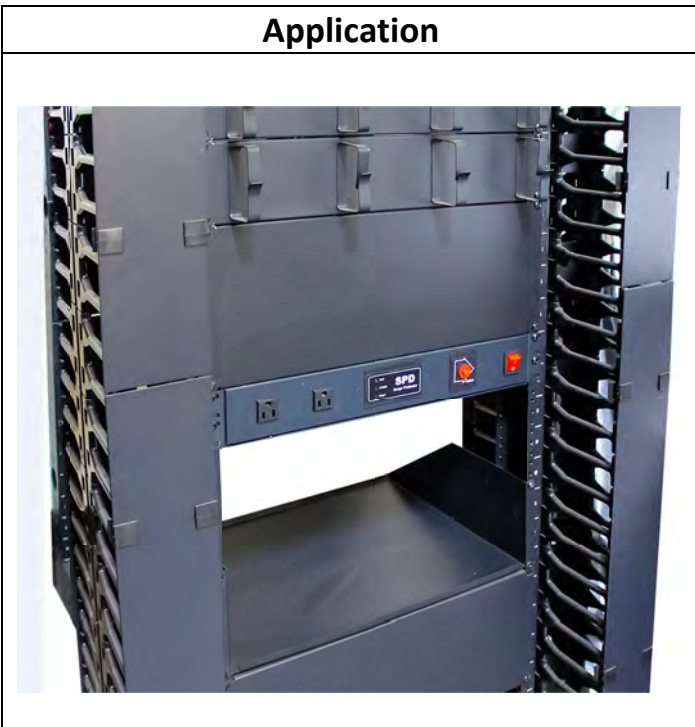

Application

Part Number	U Size	Package
PDU1012M-24	1.5U	Single Pack