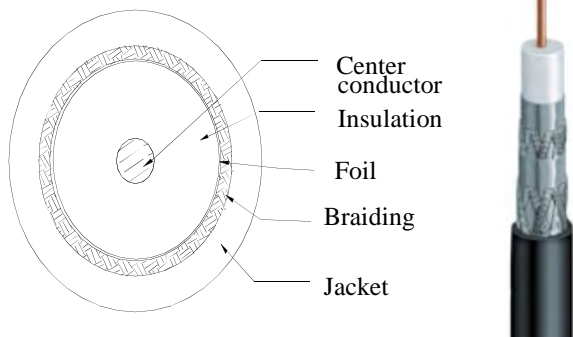

RG-6/U 60% CATV 75 Ω OUTDOOR Coaxial Cable

Description

RG-6/U 60% OUTDOOR CATV 75 Ω Coaxial Cable

Applicable Standards

Reference Standard

SCTE IPS-SP-001

UL 1655, UL 13, UL 444, ROHS

Physical Characteristics

Conductor		C.C.S.
AWG		18
Diameter	(inches)	0.04
Insulation		Skin Foamed PE
Nom. Thickness	(inches)	0.070
Insulation Diameter	(inches)	0.180
Braid Shield		Aluminum
Coverage Area	(%)	60
Braid Diameter	(inches)	0.213
Jacket		Polyethylene
Cable Diameter	(inches)	0.2716
Nom. Thickness	(inches)	0.0255
Nominal Weight		30 lbs.

Cable Marking

RG6/U UV RATED OUTDOOR DIRECT BURIAL TYPE 18AWG
XXXXXX CATV SWEPT TO 3.0GHZ C(ETL)US ****FT

Electrical Performance

Frequency (MHz)	Attenuation (dB/100m)	Frequency (MHz)	Attenuation (dB/100m)
5	2.66	550	16.70
55	5.25	600	17.52
211	10.10	750	19.69
250	11.02	870	21.33
270	11.48	1000	22.97
300	12.14	1250	25.00
350	13.15	1450	26.37
400	14.11	2200	31.16
450	15.03	2400	32.83
500	15.88	3000	37.88

Electrical Characteristics

Temperature Rating	(°C)	-40 to 60
Impedance	(± 3.0 Ohms)	75
Capacitance	(pF/ft)	15.5
Conductor DCR@20° C	(ohms/1000ft)	28.6
Velocity of Propagation	(%)	84
ROHS Compliant		Yes

Part Numbers

Part #	Color	Put-up
RG6OSPBK2	Black	1,000' Reel