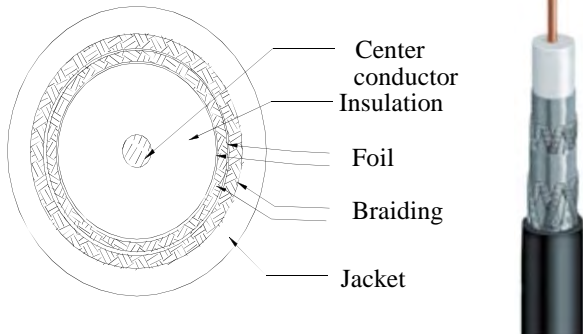

RG6 QUAD OUTDOOR CATV 75 Ω Coaxial Cable

Description

RG-6/U QUAD OUTDOOR CATV 75 Ω Coaxial Cable

Applicable Standards

Reference Standard

SCTE IPS-SP-001

UL 1655, UL 13, UL 444, ROHS

Physical Characteristics

Conductor		C.C.S.
AWG		18
Diameter	(inches)	0.04
Insulation		Skin Foamed PE
Nom. Thickness	(inches)	0.070
Insulation Diameter	(inches)	0.180
First Braid Shield		Aluminum
Coverage Area	(%)	60
Second Braid Shield		Aluminum
Coverage Area	(%)	40
Jacket		Polyethylene
Cable Diameter	(inches)	0.2874
Nom. Thickness	(inches)	0.0255
Nominal Weight		24 lbs.

Cable Marking

**RG6/U QUAD SHIELD 18AWG UV RATED OUTDOOR DIRECT
BURIAL TYPE XXXXXX CATV SWEPT TO 3.0GHZ C(ETL)US ****FT**

Electrical Performance

Frequency (MHz)	Attenuation (dB/100m)	Frequency (MHz)	Attenuation (dB/100m)
1	0.89	1000	21.61
10	2.66	1200	23.67
50	4.79	1450	26.03
100	6.72	1800	28.98
200	9.28	2200	32.03
400	13.28	2400	32.83
700	18.36	3000	37.88
900	20.43		