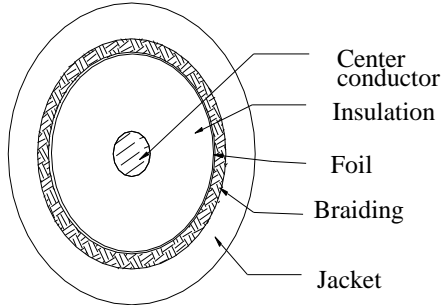

RG-6/U 60% CATV 75Ω Coaxial Cable

Description

RG-6/U 60% CMR CATV 75 Ω Coaxial Cable

Applicable Standards

Reference Standard

SCTE IPS-SP-001 UL 1655, UL 13, UL 444, ROHS

Physical Characteristics

| Conductor | | Solid | Copper Clad Steel |
|-----------------------|------------------------------------|-------|-------------------|
| AWG | | | 18 |
| Diameter | (inches) | | 0.04 |
| Insulation | | | Foam Polyethylene |
| Nom. Thickness | (inches) | | 0.073 |
| Insulation Diameter | (inches) | | 0.186 |
| Braid Shield | | | Aluminum Wire |
| Coverage Area | (%) | | 60 |
| Braid Diameter | (inches) | | 0.213 |
| Jacket | | | PVC |
| Cable Diameter | (inches) | | 0.2716 |
| Nom. Thickness | (inches) | | 0.0295 |
| Nominal Weight | 500' | | 16 lbs. |
| | 1,000' (Pullbox & Reel) | | 30 lbs. |

Cable Marking

RG6/U 18AWG CMR FT4 XXXXXX VERIFIED TO C(ETL)US CATV
SWEPT TO 3.0 GHZ ****FT

Electrical Performance

| Frequency (MHz) | Attenuation (dB/100m) | Frequency (MHz) | Attenuation (dB/100m) |
|--------------------|--------------------------|--------------------|--------------------------|
| 5 | 2.66 | 550 | 16.70 |
| 55 | 5.25 | 600 | 17.52 |
| 211 | 10.10 | 750 | 19.69 |
| 250 | 11.02 | 870 | 21.33 |
| 270 | 11.48 | 1000 | 22.97 |
| 300 | 12.14 | 1250 | 25.00 |
| 350 | 13.15 | 1450 | 26.37 |
| 400 | 14.11 | 2200 | 31.16 |
| 450 | 15.03 | 2400 | 32.83 |
| 500 | 15.88 | 3000 | 37.88 |

Part Numbers

| Part Numbers | Color | Put-up | |
|--------------|-------|--------|---------|
| RG6URBK1-500 | Black | 500' | Pullbox |
| RG6URBK1 | Black | 1,000' | Pullbox |
| RG6URBK2 | Black | 1,000' | Reel |
| RG6URWH1-500 | White | 500' | Pullbox |
| RG6URWH1 | White | 1,000' | Pullbox |
| RG6URWH2 | White | 1,000' | Reel |