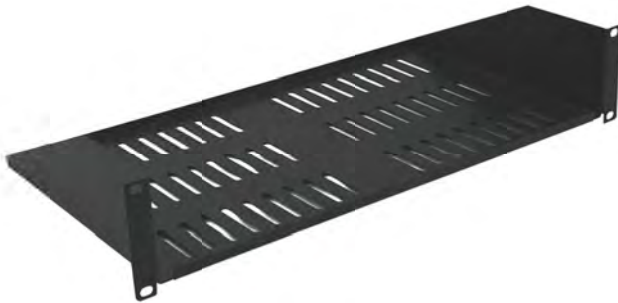

2U 10" Vented Bottom, Side-Sided Rack Shelf

Product Detail

Application

Overview

Wavenet 2U 10" Vented Bottom, Single-Sided Rack Shelf - 19" 2U Wide Rack-mountable - Black Powder Coat - Cold-rolled Steel (CRS) - 50 lbs. Maximum Weight Capacity

Features

- 2U vented bottom, Single-Sided 10" deep
- Rack shelf for supporting objects up to 50 lbs.
- Compatible with standard 19 inch wide equipment
- Used with 2-Post, 4-Post Racks, cabinets and wall racks
- Made from 16 gauge cold-rolled steel (CRS)
- Black powder coat finish

Standards & Compliance

- RoHS
- EIA/ECA-310-E

Package Includes

- 2U 10" Vented Bottom, Single-Sided Rack Shelf, 1 PC.
- #12-24 Mounting Screw, 8 PCS.

Part Number	U Size	Type	Package
SHELF-10SSV-N	2U	Vented Bottom & Single-Sided	Single Pack