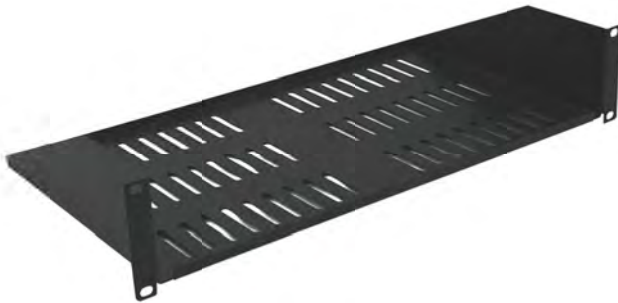

1U 14" Solid Vented, Single-Sided Rack Shelf

Product Detail